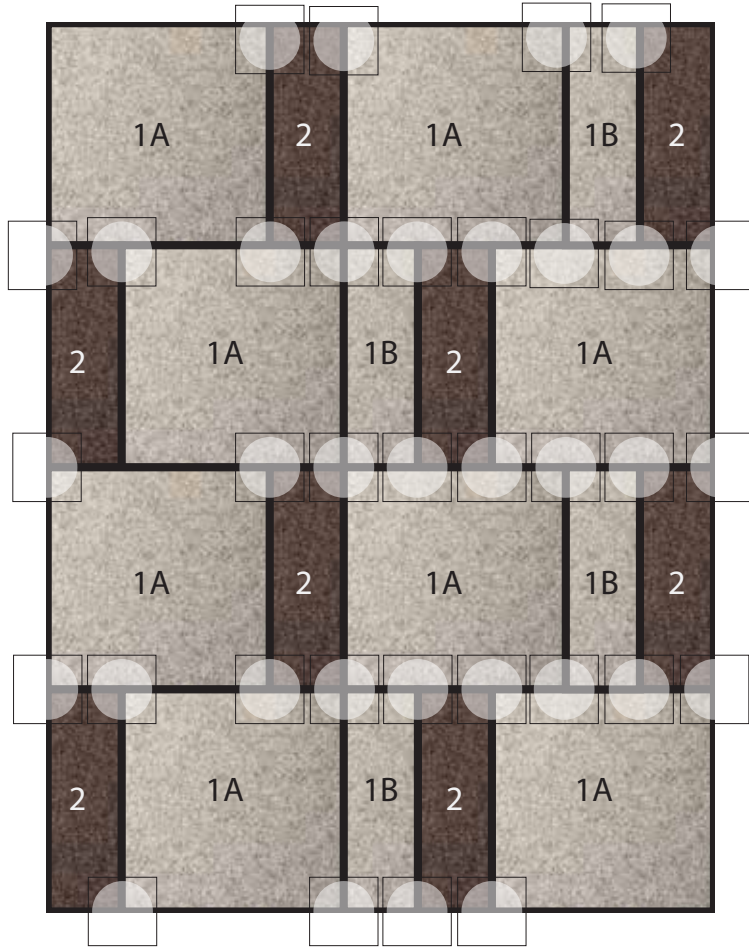

## Give and Take

Recommended "FL OR dot"<sup>™</sup> Locations (FL OR dots are included in your tile order)

20 Tile Area Rug  
4'11" X 6'7"

### COMPONENTS

- 1A | Eight Tiles of Industrious in Beige
- 1B | Four 1/3 Cut Tiles of Industrious in Beige
- 2 | Eight 1/3 Cut Tiles of Industrious in Bark

DISCLAIMER : Here we have illustrated a typical sized (approximately 10' x 12') area rug, but the beauty of FLOR is you can create a rug of any size. The pattern seen Above can be duplicated to become larger, or rows and columns can be removed to become smaller. Need Help? Call us at 866.952.4093.