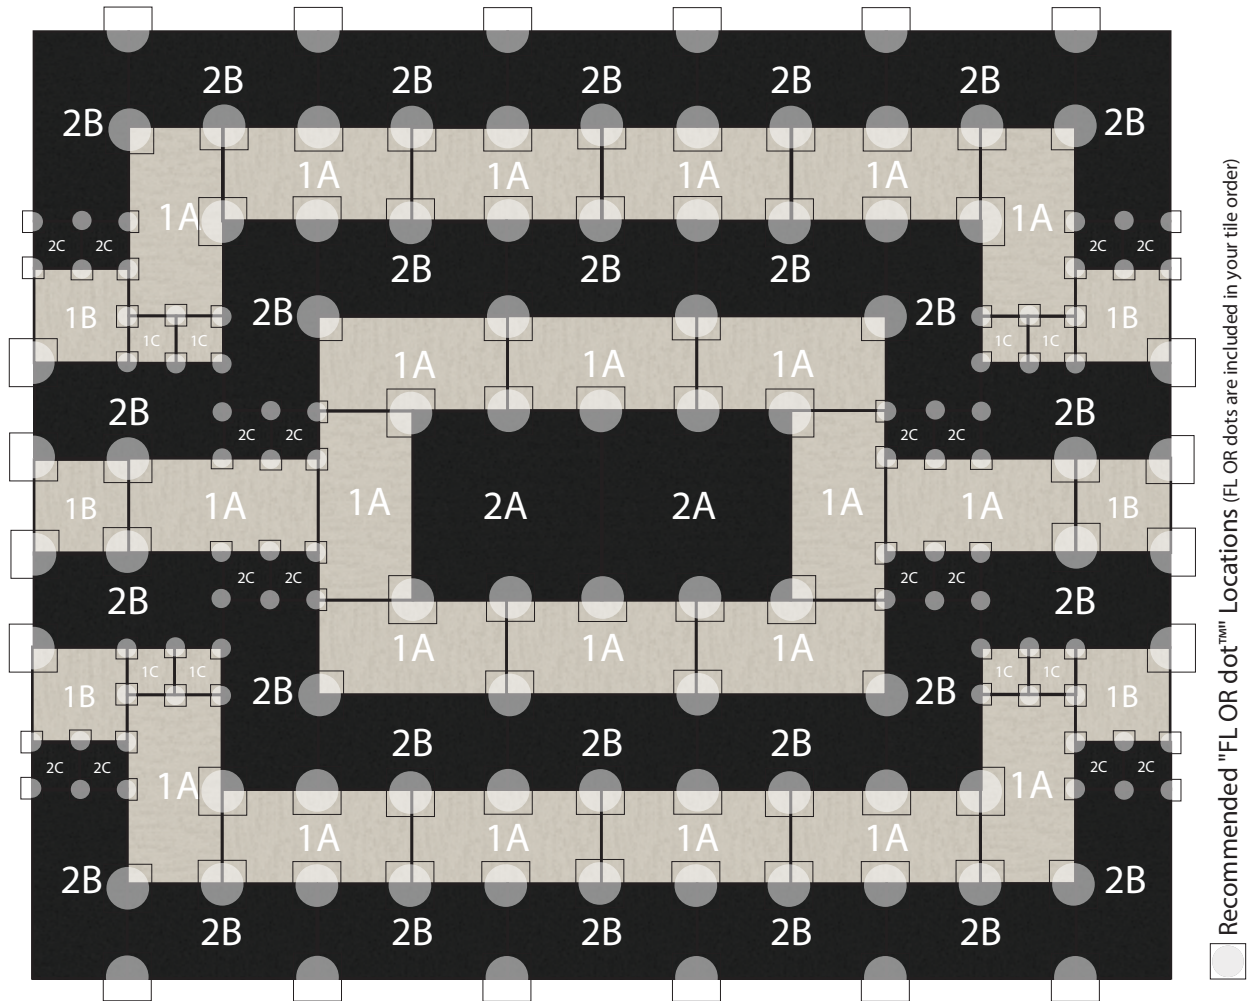

Manhattan Black

31 Tile Area Rug
9'10" X 8'3"

COMPONENTS

- 1A | Twenty Two Half Cut Tiles of Made You Look in Bone
- 1B | Six Quad Cut Tiles of Made You Look in Bone
- 1C | Eight Sixteenth Cut Tiles of Made You Look in Bone
- 2A | Two Tiles of Made You Look in Black
- 2B | Twenty Eight Half Cut Tiles of Made You Look in Black
- 2C | Sixteen Sixteenth Cut Tiles of Made You Look in Black

DISCLAIMER : Here we have illustrated a typical sized (approximately 8' x 10') area rug, but the beauty of FLOR is you can create a rug of any size. The pattern seen Above can be duplicated to become larger, or rows and columns can be removed to become smaller. Need Help? Call us at 866.952.4093.