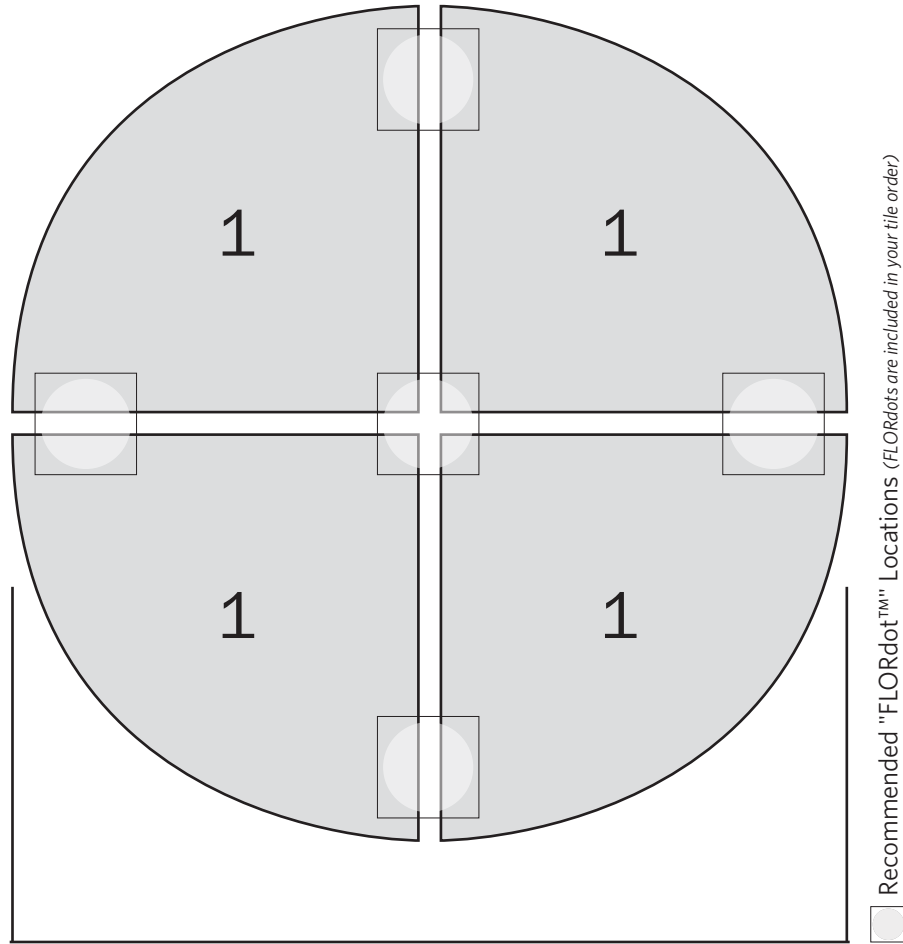

FLOR[®] PLAN

ROUND RUG

39" Diameter (4 Tile Button FLORug)

WHAT YOU NEED

- 1 | Four Arc Cut Tiles

DISCLAIMER : Here we have illustrated a typical sized (approximately 39" diameter) circle area rug, but the beauty of FLOR is you can create a rug of any size. The pattern seen above can be duplicated to become larger, or rows and columns can be removed to become smaller. Need Help? Call us at 866.952.4093.