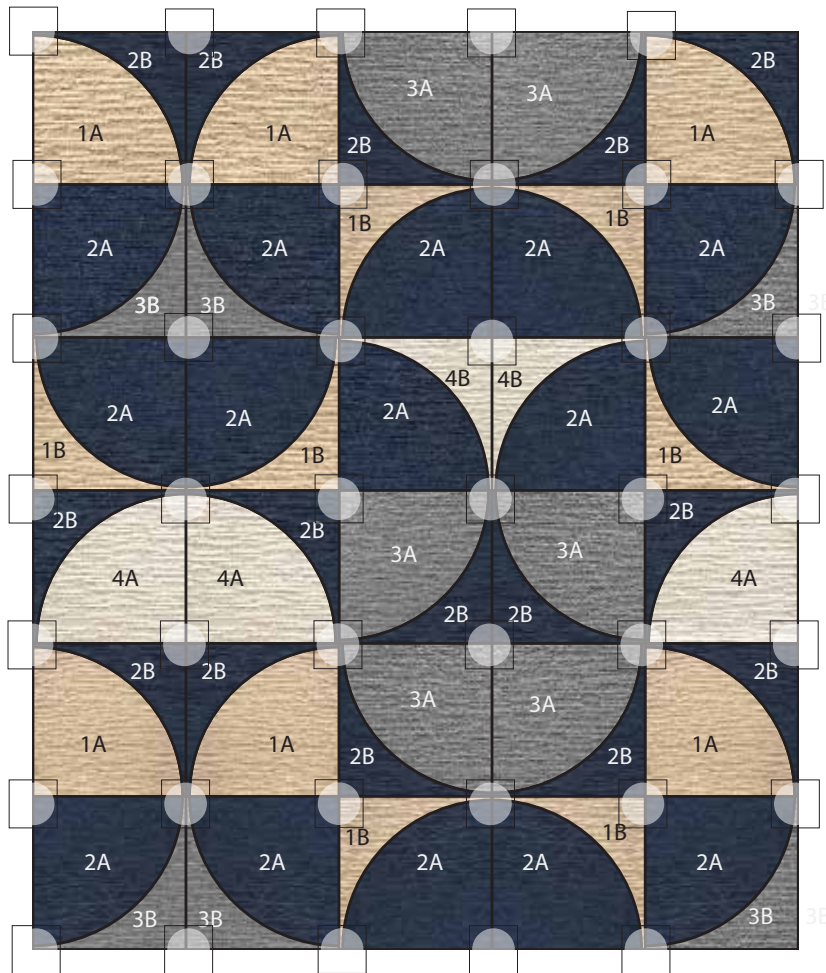

Opa And Away

Recommended "FLOR dot™" Locations (FLOR dots are included in your tile order)

30 Tile Area Rug
8'2" X 9'10"

COMPONENTS

- 1A** | Six Arc Cut Tiles of Made You Look in Eggnog
- 1B** | Seven Arc Remenant Tiles of Made You Look in Eggnog
- 2A** | Fifteen Arc Cut Tiles of Made You Look in Indigo
- 2B** | Fifteen Arc Remenant Tiles of Made You Look in Indigo
- 3A** | Six Arc Cut Tiles of Made You Look in Grey
- 3B** | Six Arc Remenant Tiles of Made You Look in Grey
- 4A** | Three Arc Cut Tiles of Made You Look in Bone
- 4B** | Two Arc Remenant Tiles of Made You Look in Bone

DISCLAIMER : Here we have illustrated a typical sized (approximately 10' x 12') area rug, but the beauty of FLOR is you can create a rug of any size. The pattern seen Above can be duplicated to become larger, or rows and columns can be removed to become smaller. Need Help? Call us at 866.952.4093.