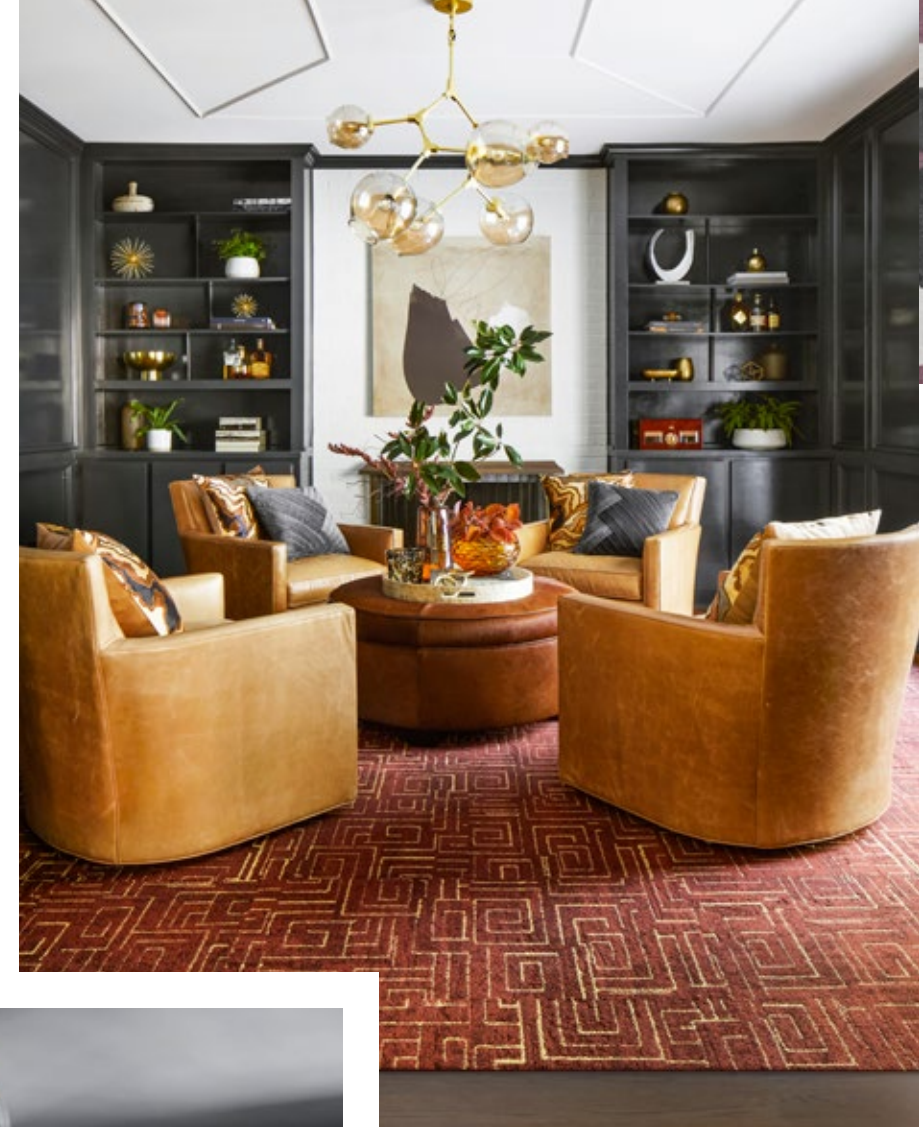

Gatsby

21-1520

$32 / TILE

5' x 7' - $384

8' x 10' - $960

10' x 12' - $1,344

Shown in Spice/Gold

FLOR Tile + FLORdot™ = Rug

mull it over