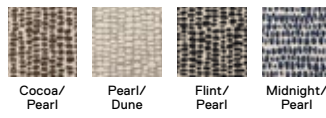

Hit The Road

21-1571
 \$24 / TILE
 -
 5' x 7' - \$288
 8' x 10' - \$720
 10' x 12' - \$1,008
 Shown in Marsh

Host your guests in style.
 Most styles ship within
 two business days.

Connect The Dots

21-1591
 \$30 / TILE
 -
 5' x 7' - \$360
 8' x 10' - \$900
 10' x 12' - \$1,260
 Shown in Cocoa/Pearl