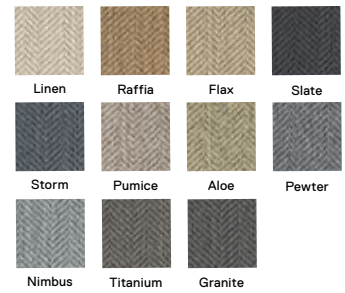

Signature Rug
Suit Yourself
Quarter Border
 63-1738
 \$173 - \$669
 Available in 17 colors, 3 sizes.

Suit Yourself

21-1318
 \$18 / TILE
 -
 5' x 7' - \$216
 8' x 10' - \$540
 10' x 12' - \$756
 Shown in Linen