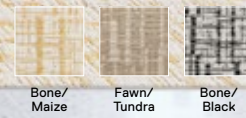

New
Crossed Signals
21-1595
$23 / TILE
-
5' x 7' - $276
8' x 10' - $690
10' x 12' - $966
Shown in Bone/Maize