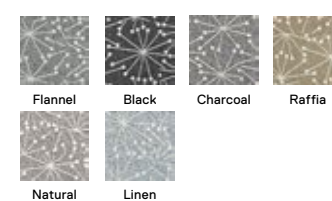

Mod Cafe

21-1447

$28 / TILE

-

5' x 7' - $336

8' x 10' - $840

10' x 12' - $1,176

Shown in Flannel