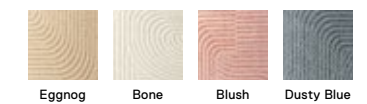

Gatsby

21-1520

\$32 / TILE

5' x 7' - \$384

8' x 10' - \$960

10' x 12' - \$1,344

Shown in Spice/Gold

FLOR Tile + FLORdot™ = Rug

mull it over

Curves You Right

21-1578

\$29 / TILE

5' x 7' - \$348

8' x 10' - \$870

10' x 12' - \$1,218

Shown in Eggnog and Bone on Cover

In The Deep

21-1403
\$25 / TILE
-
5' x 7' - \$300
8' x 10' - \$750
10' x 12' - \$1,050
Shown in Bone and Black

Be Cool

21-1458
\$18 / TILE
-
5' x 7' - \$216
8' x 10' - \$540
10' x 12' - \$756
Shown in Raffia