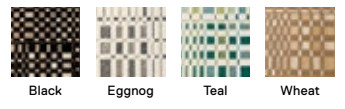

On The Square

21-1565
$29 / TILE
-
5' x 7' - $348
8' x 10' - $870
10' x 12' - $1,218
Shown in Black