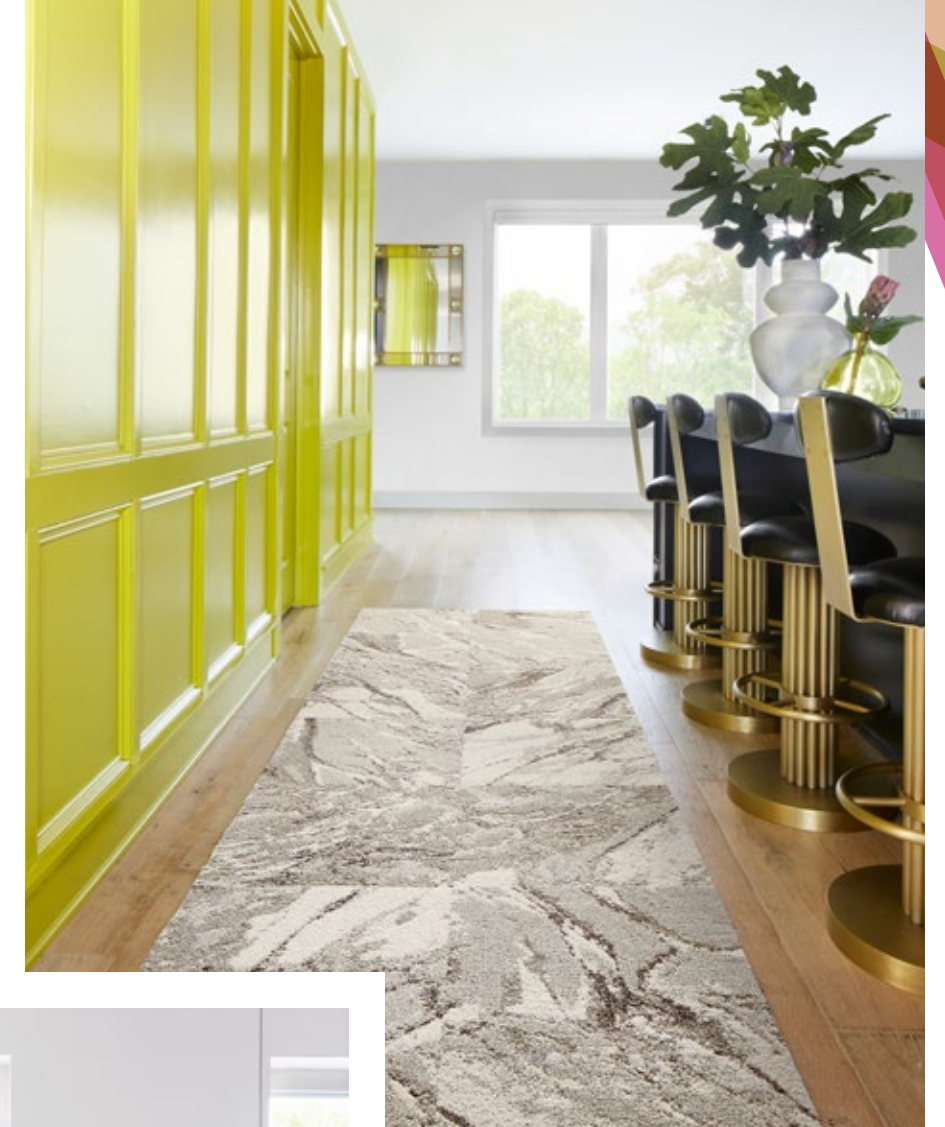

Zera

21-1555

\$29 / TILE

5' x 7' - \$348

8' x 10' - \$870

10' x 12' - \$1,218

Shown in Bone

Still deciding?
**SAMPLE WITH
SWATCHES**