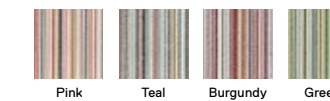

Like Minded

21-1379

~~$18~~ $16 / TILE

-

5' x 7' - $192

8' x 10' - $480

10' x 12' - $672

Shown in Pink