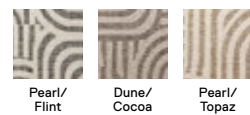

Around The Bend

21-1590

$26 / TILE

-

5' x 7' - $312

8' x 10' - $780

10' x 12' - $1,092

Shown in Pearl/Flint