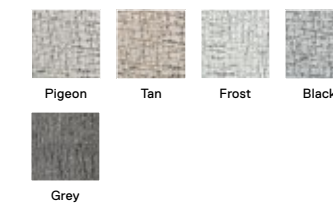

pull it over

Turkish Smoke

21-1420

\$28 / TILE

5' x 7' - \$336

8' x 10' - \$840

10' x 12' - \$1,176

Shown in Pigeon