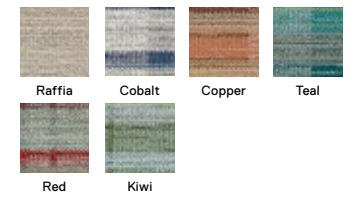

mull it over

Curves You Right

21-1578

\$29 / TILE

5' x 7' - \$348

8' x 10' - \$870

10' x 12' - \$1,218

Shown in Eggnog and Bone on Cover

In The Deep

21-1403
\$25 / TILE
-
5' x 7' - \$300
8' x 10' - \$750
10' x 12' - \$1,050
Shown in Bone and Black

Be Cool

21-1458
\$18 / TILE
-
5' x 7' - \$216
8' x 10' - \$540
10' x 12' - \$756
Shown in Raffia