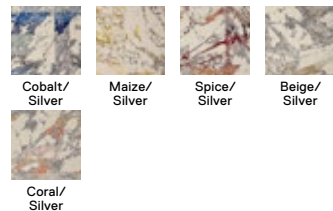

8' x 10' - \$540

10' x 12' - \$756

Shown in Bone, Eggnog, Grey, and Indigo.

Also shown on pg. 10

Bone

Eggnog

Grey

Indigo

You're So Vein

21-1542

\$29 / TILE

-

5' x 7' - \$348

8' x 10' - \$870

10' x 12' - \$1,218

Shown in Cobalt/Silver