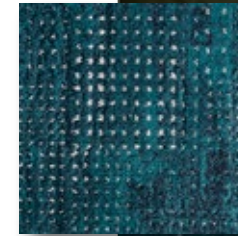

Movie Night

Plan your next family night in style with a rug featuring metallic threading. Diane's choice: On The Dot in Turquoise/Silver.