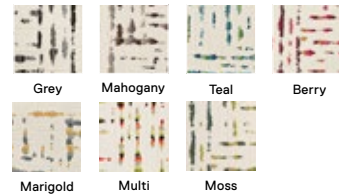

Lilting

21-1425

$36 / TILE

-

5' x 7' - $432

8' x 10' - $1,080

10' x 12' - $1,512

Shown in Grey