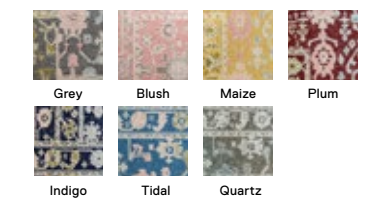

Ou La La

21-1521

$28 / TILE

-

5' x 7' - $336

8' x 10' - $840

10' x 12' - $1,176

Shown in Grey