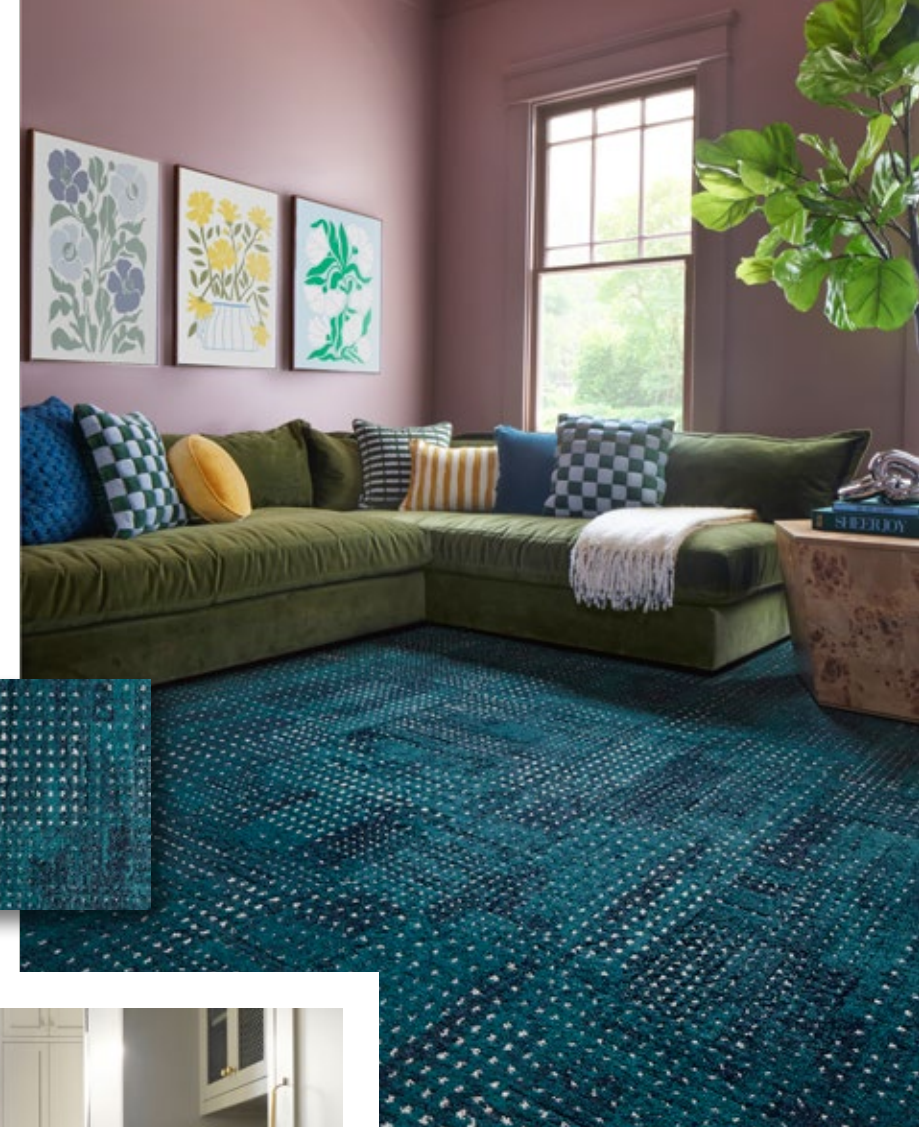

Tailored Touch

21-1450 
 \$30 / TILE
 —
 5' x 7' — \$360
 8' x 10' — \$900
 10' x 12' — \$1,260
 Shown in Light Blue

On The Dot

21-1519 
 \$30-\$32 / TILE
 —
 5' x 7' — \$360-\$384
 8' x 10' — \$900-\$960
 10' x 12' — \$1,260-\$1,344
 Shown in Turquoise/Silver