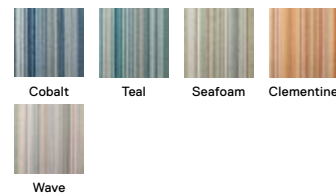

21-1532 

\$16 / TILE

-

5' x 7' - \$192

8' x 10' - \$480

10' x 12' - \$672

Shown in Cobalt

Cobalt