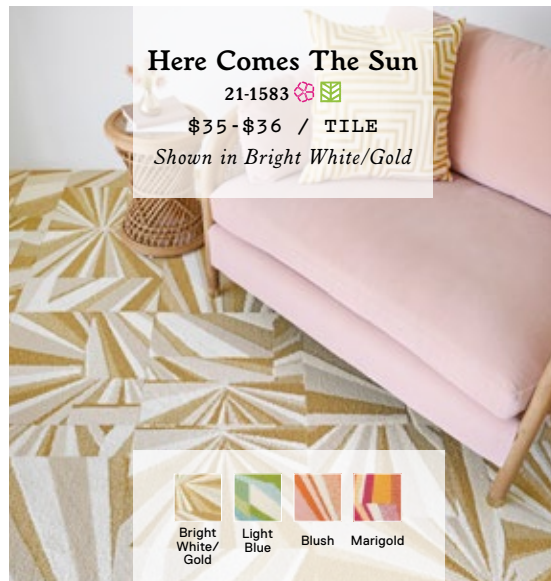

Twin Palms
21-1584
$33 / TILE
Shown in Maize

TRINA TURK X FLOR

Known for playful patterns and '70s chic, fashion designer Trina Turk's line of bold ready-to-wear radiates optimism. We collaborated with Trina to bring her signature style to an exclusive collection of FLOR area rugs. Whether you're looking for a subtle pop of color or a bold statement piece, this collection was designed to make your unique style shine.

For a limited time only, shop the collection today.

[FLOR.com/TrinaTurk](https://www.flor.com/TrinaTurk)