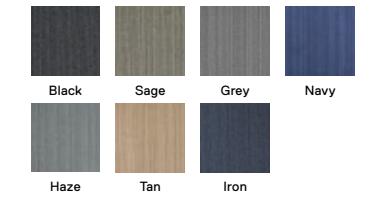

Rush Street
21-1440
$15 / TILE
-
5' x 7' - $180
8' x 10' - $450
10' x 12' - $630
Shown in Black