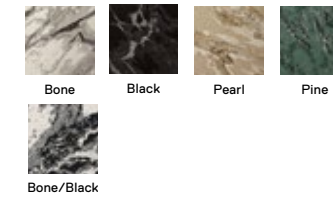

Zera

21-1555

\$29 / TILE

5' x 7' - \$348

8' x 10' - \$870

10' x 12' - \$1,218

Shown in Bone

Still deciding?
**SAMPLE WITH
SWATCHES**