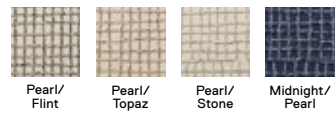

Squared Away

21-1589

$31 / TILE

-

5' x 7' - $372

8' x 10' - $930

10' x 12' - $1,302

Shown in Pearl/Flint