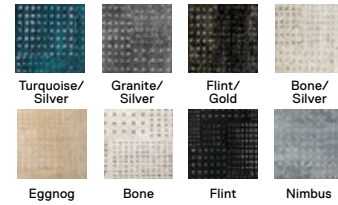

Tailored Touch

21-1450 
 \$30 / TILE
 —
 5' x 7' — \$360
 8' x 10' — \$900
 10' x 12' — \$1,260
 Shown in Light Blue

On The Dot

21-1519 
 \$30-\$32 / TILE
 —
 5' x 7' — \$360-\$384
 8' x 10' — \$900-\$960
 10' x 12' — \$1,260-\$1,344
 Shown in Turquoise/Silver