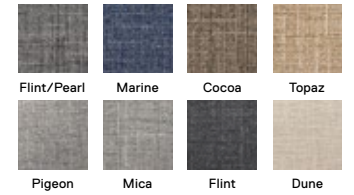

New

Drawn To You

21-1592

$28 / TILE

5' x 7' — $336, 8' x 10' — $840, 10' x 12' — $1,176

Shown in Bone