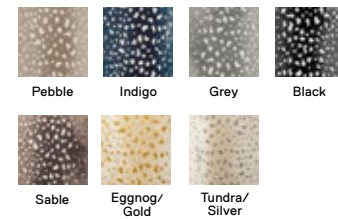

Doe Re Mi

21-1487

\$28-\$30 / TILE

-

5' x 7' - \$336-\$360

8' x 10' - \$840-\$900

10' x 12' - \$1,176-\$1,260

Shown in Pebble