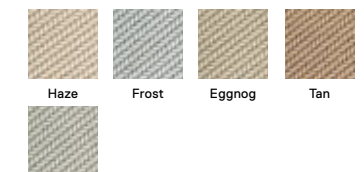

Shown in Haze

Haze Frost Eggnog Tan Dew

**Signature Rug
Boxed In**

63-2174
\$237 - \$992

Available in 1 color, 3 sizes.

Made You Look

21-1361

\$18 / TILE