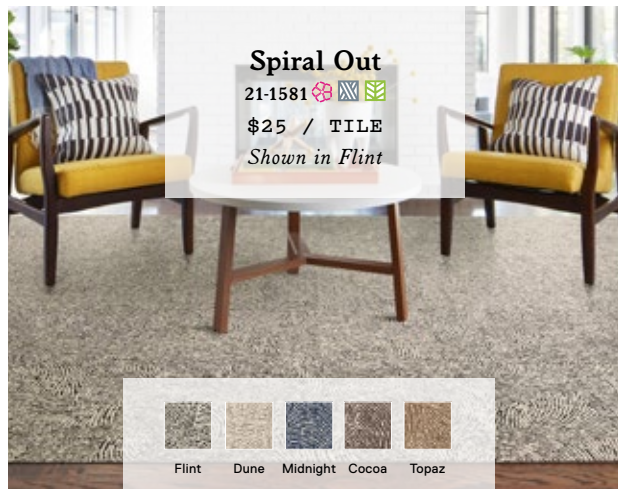

Twin Palms
21-1584
$33 / TILE
Shown in Maize

TRINA TURK X FLOR

Known for playful patterns and '70s chic, fashion designer Trina Turk's line of bold ready-to-wear radiates optimism. We collaborated with Trina to bring her signature style to an exclusive collection of FLOR area rugs. Whether you're looking for a subtle pop of color or a bold statement piece, this collection was designed to make your unique style shine.

For a limited time only, shop the collection today.

[FLOR.com/TrinaTurk](https://www.flor.com/TrinaTurk)