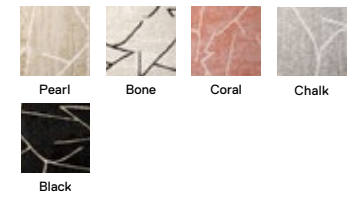

5' x 7' - \$216

8' x 10' - \$540

10' x 12' - \$756

Shown in Bone, Tawny, Pearl, and Spice

Also shown on pg. 41

Tweed Indeed

21-1454

\$21 / TILE

5' x 7' - \$252

8' x 10' - \$630

10' x 12' - \$882

Shown in Lichen

Check It Out
 21-1553 
\$29 / TILE
 -
 5' x 7' - \$348
 8' x 10' - \$870
 10' x 12' - \$1,218
Shown in Pearl

Terrain
 21-1534 
\$30 / TILE
 -
 5' x 7' - \$360
 8' x 10' - \$900
 10' x 12' - \$1,260
Shown in Pearl

 FLOR tiles come in
 19.7" x 19.7" squares
 (50cm x 50cm)

curves and corners

Rush Street
 21-1440 
\$15 / TILE
 -
 5' x 7' - \$180
 8' x 10' - \$450
 10' x 12' - \$630
Shown in Black

MULL IT OVER

From Spice to Cocoa, deep browns and mulled reds add richness, warmth, and depth to any space.