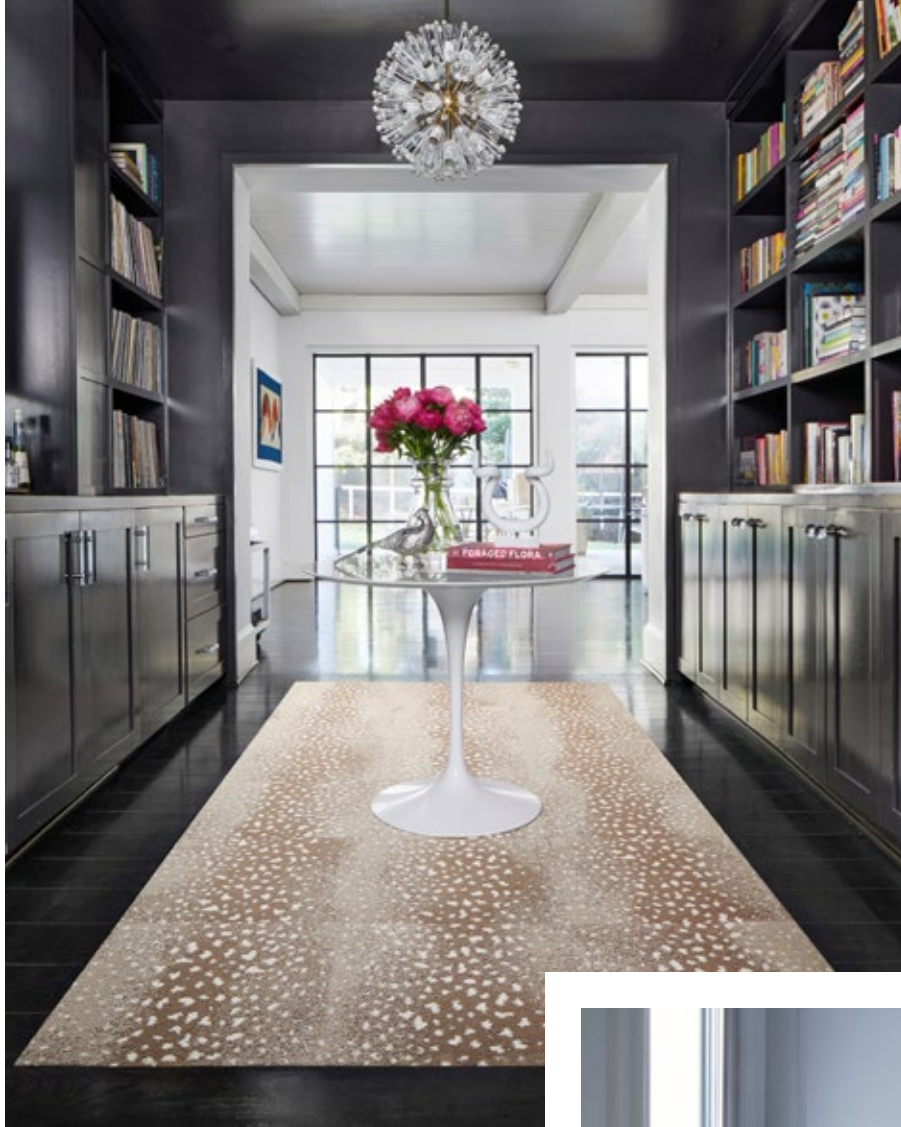

pull it over

Turkish Smoke

21-1420

\$28 / TILE

5' x 7' - \$336

8' x 10' - \$840

10' x 12' - \$1,176

Shown in Pigeon