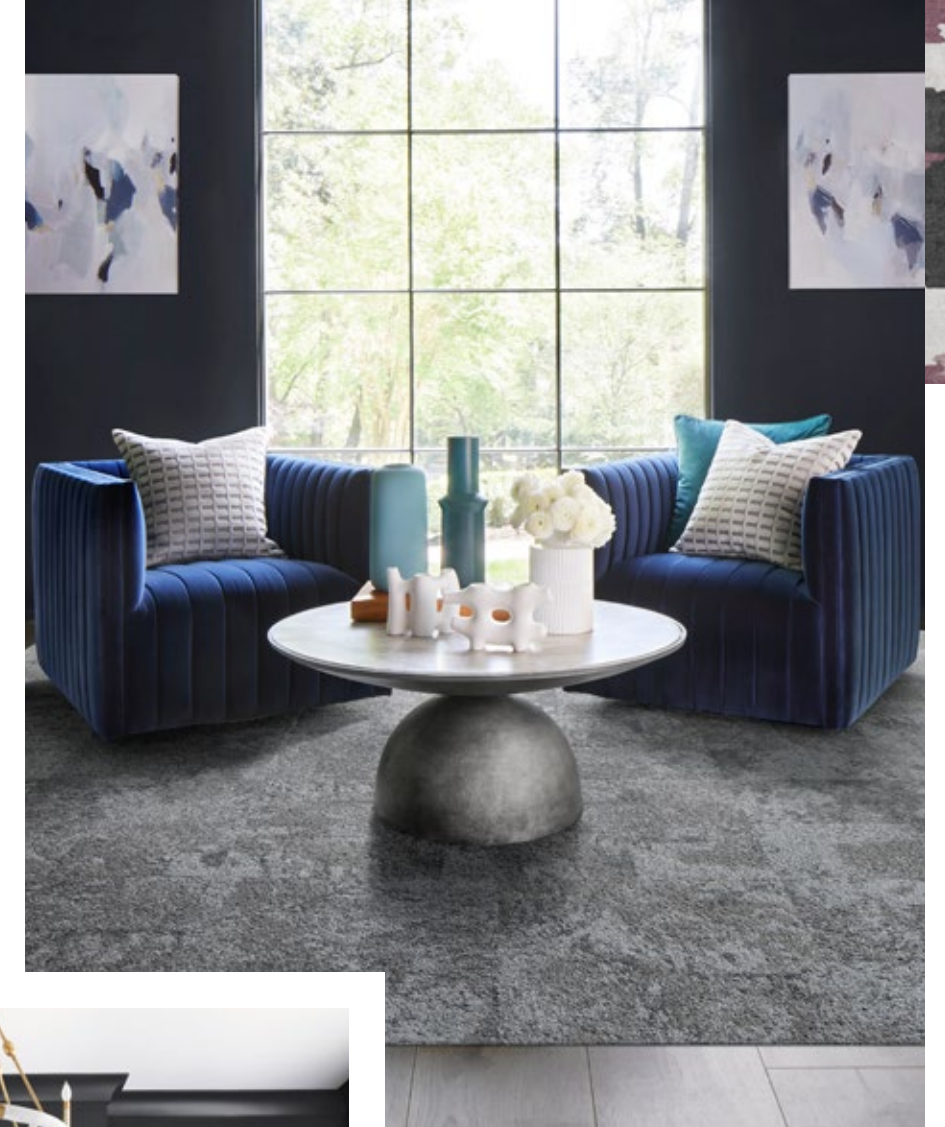

Down To Earth

21-1402

\$26 / TILE

-

5' x 7' - \$312

8' x 10' - \$780

10' x 12' - \$1,092

Shown in Stone