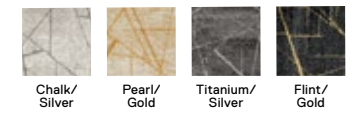

Chasing Pavement

21-1484
$32 / TILE
-
5' x 7' - $384
8' x 10' - $960
10' x 12' - $1,344
Shown in Chalk/Silver