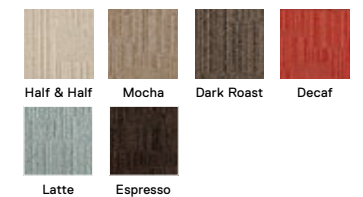

Dune

Morning Coffee

21-1039

\$18 / TILE

5' x 7' - \$216, 8' x 10' - \$540, 10' x 12' - \$756

Shown in *Half & Half*

Half & Half

Mocha