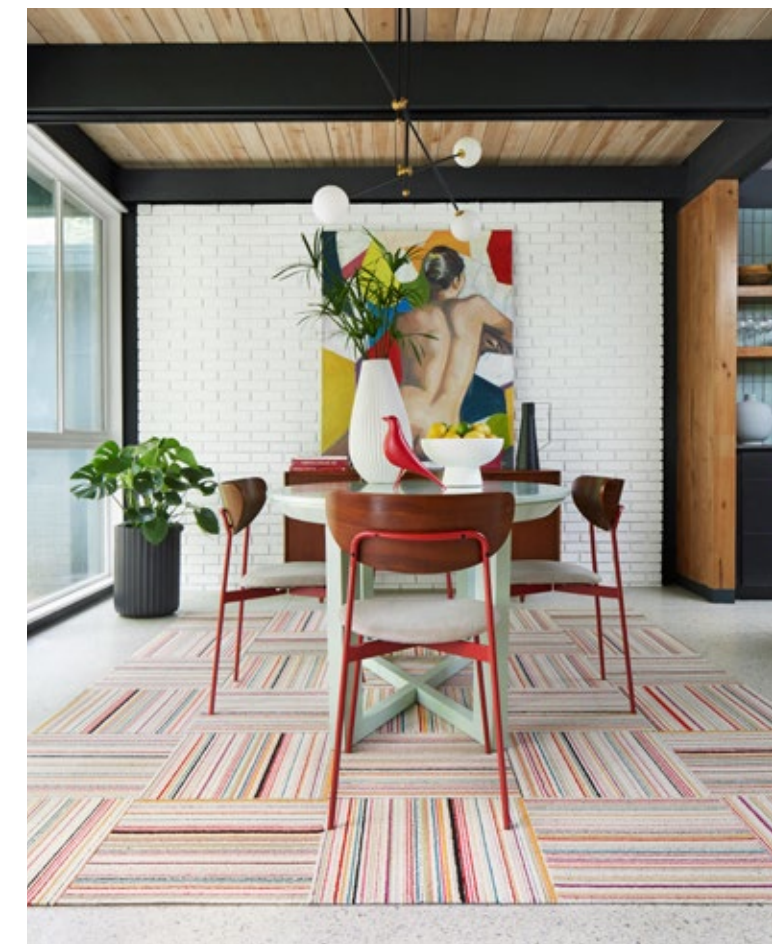

Scenic Route

21-1579

\$32 / TILE

-

5' x 7' - \$384

8' x 10' - \$960

10' x 12' - \$1,344

Shown in Chalk/Black