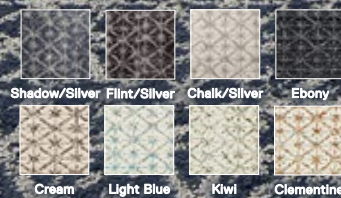

Shown in Pink

Vintage Vibe

21-1385

\$30-\$32 / TILE

5' x 7' - \$360-\$384

8' x 10' - \$900-\$960

10' x 12' - \$1,260-\$1,344

Shown in Shadow/Silver