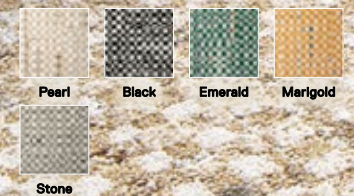

5' x 7' - \$216

8' x 10' - \$540

10' x 12' - \$756

Shown in Bone, Tawny, Pearl, and Spice

Also shown on pg. 41

Tweed Indeed

21-1454

\$21 / TILE

5' x 7' - \$252

8' x 10' - \$630

10' x 12' - \$882

Shown in Lichen

Check It Out
 21-1553 
\$29 / TILE
 -
 5' x 7' - \$348
 8' x 10' - \$870
 10' x 12' - \$1,218
Shown in Pearl

Terrain
 21-1534 
\$30 / TILE
 -
 5' x 7' - \$360
 8' x 10' - \$900
 10' x 12' - \$1,260
Shown in Pearl

 FLOR tiles come in
 19.7" x 19.7" squares
 (50cm x 50cm)

curves and corners

Rush Street
 21-1440 
\$15 / TILE
 -
 5' x 7' - \$180
 8' x 10' - \$450
 10' x 12' - \$630
Shown in Black

MULL IT OVER

From Spice to Cocoa, deep browns and mulled reds add richness, warmth, and depth to any space.