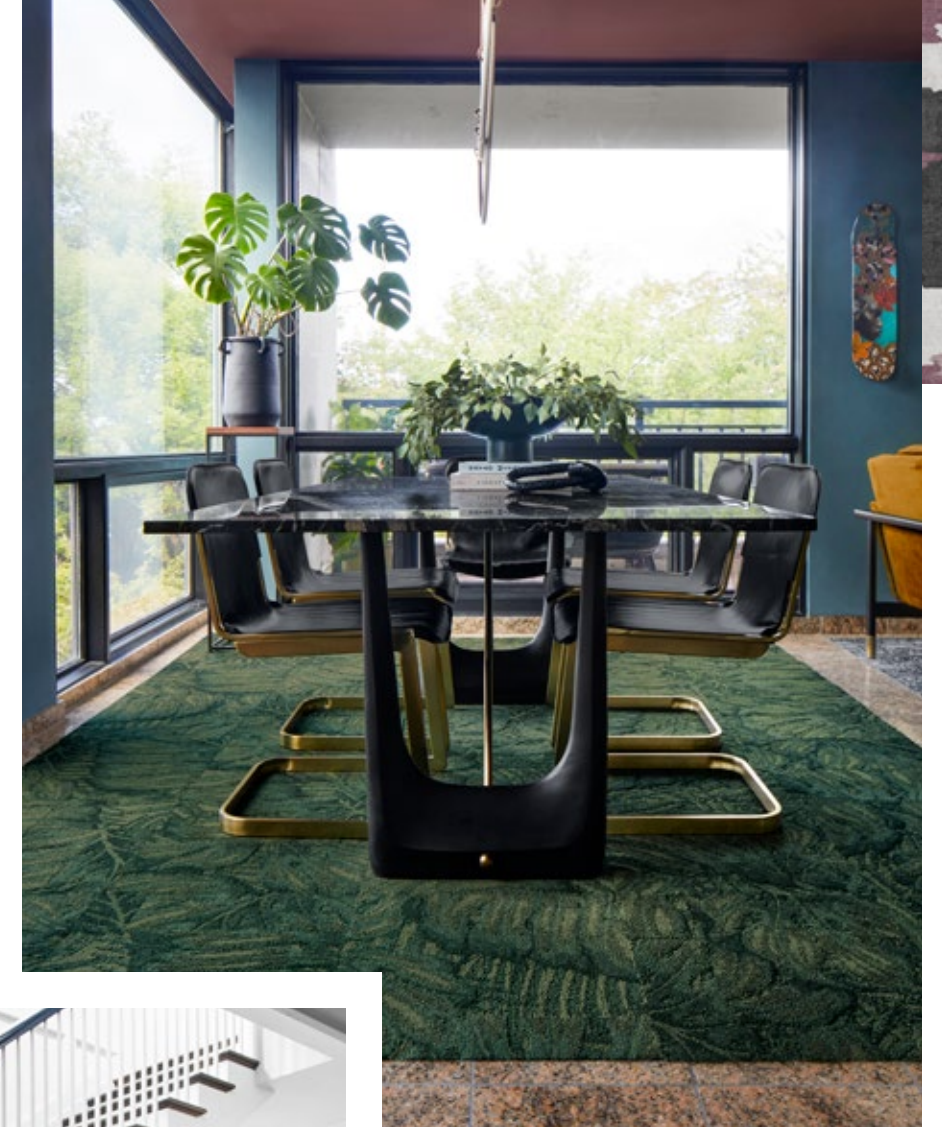

mull it over

Sidecar

21-1567

$32 / TILE

-

5' x 7' - $384

8' x 10' - $960

10' x 12' - $1,344

Shown in Chalk/Silver