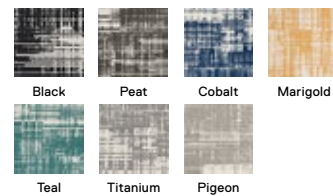

Dappled Daylight

21-1446

\$24 / TILE

-

5' x 7' - \$288

8' x 10' - \$720

10' x 12' - \$1,008

Shown in Black

Industrious

21-1552

\$20 / TILE

-

5' x 7' - \$240

8' x 10' - \$600

10' x 12' - \$840

Shown in Beige