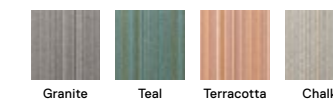

Out Of Line

21-1586

\$18 / TILE

-

5' x 7' - \$216

8' x 10' - \$540

10' x 12' - \$756

Shown in Granite