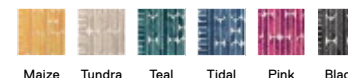

TRINA TURK X FLOR

Known for playful patterns and '70s chic, fashion designer Trina Turk's line of bold ready-to-wear radiates optimism. We collaborated with Trina to bring her signature style to an exclusive collection of FLOR area rugs. Whether you're looking for a subtle pop of color or a bold statement piece, this collection was designed to make your unique style shine.

For a limited time only, shop the collection today.

[FLOR.com/TrinaTurk](https://www.flor.com/TrinaTurk)