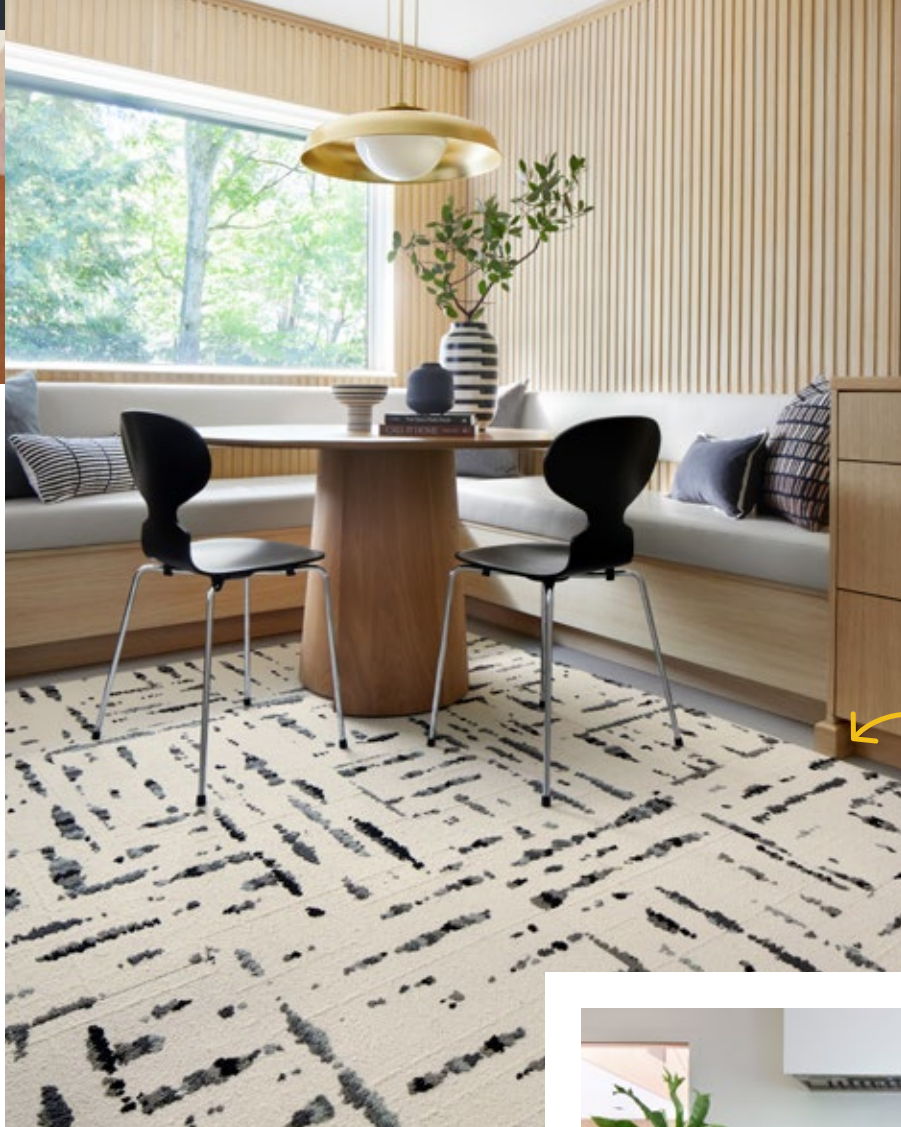

Lilting

21-1425

$36 / TILE

-

5' x 7' - $432

8' x 10' - $1,080

10' x 12' - $1,512

Shown in Grey

Ready for a new look?
Most styles ship within
two business days.