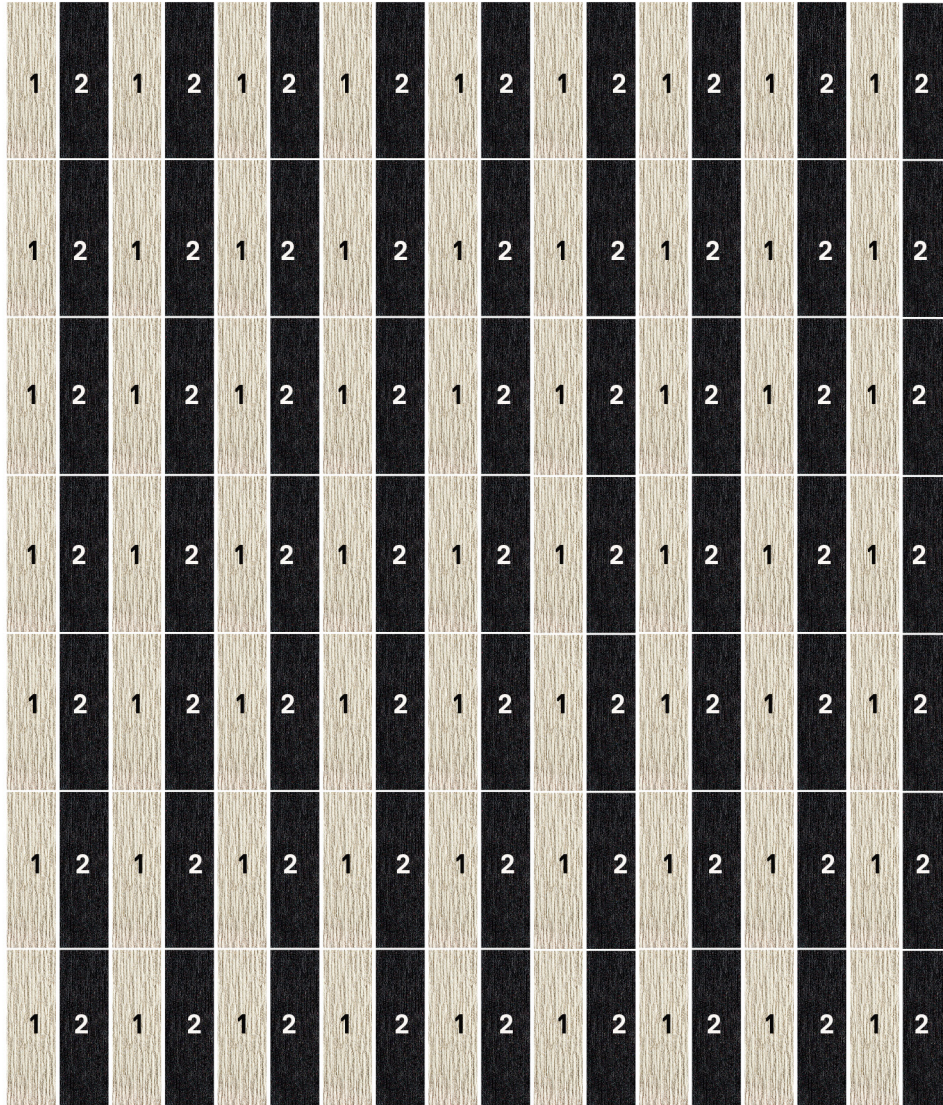

Get The Look

Just follow the pattern in the tile guide below, and this rug is all yours. Want different colors?
No problem. Simply order the tiles in your favorite shade to change the color as you see fit.

Dimensions: 9'10" X 11'6"

COMPONENTS

1 | 63 1/3 Tiles of In The Deep – Bone

2 | 63 1/3 Tiles of In The Deep – Black