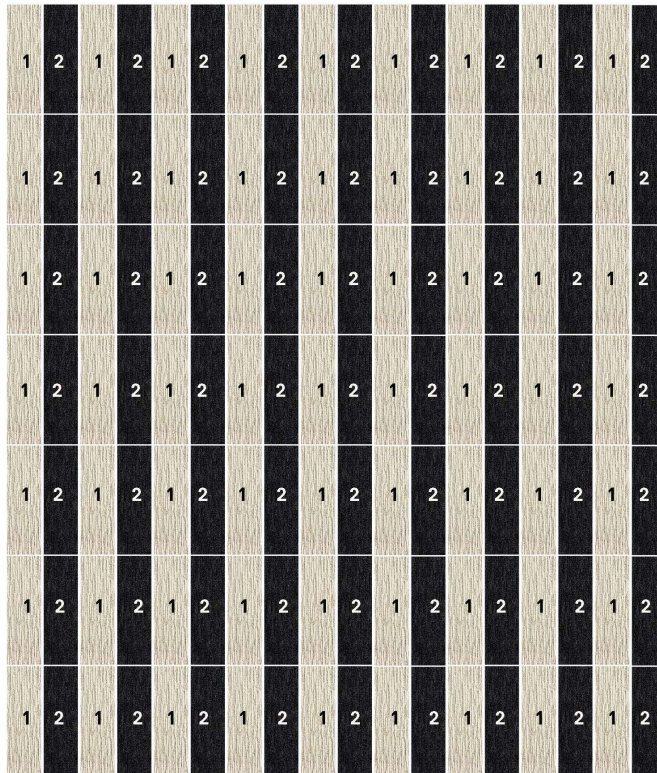

Get The Look

Just follow the pattern in the tile guide below, and this rug is all yours. Want different colors?
No problem. Simply order the tiles in your favorite shade to change the color as you see fit.

Dimensions: 9'10" X 11'6"

COMPONENTS

1 | 21 1/3 Tiles of In The Deep – Bone

2 | 21 1/3 Tiles of In The Deep – Black