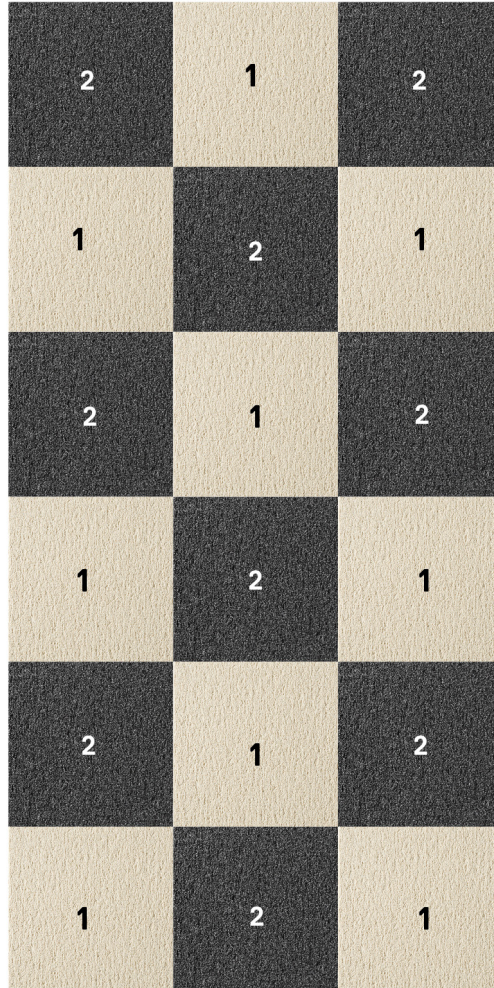

Get The Look

Just follow the pattern in the tile guide below, and this rug is all yours. Want different colors? No problem. Simply order the tiles in your favorite shade to change the color as you see fit.

Dimensions: 4'11" x 9'10"

COMPONENTS

1 | 9 Tiles of Heaven Sent- Pearl

2 | 9 Tiles of Heaven Sent- Slate