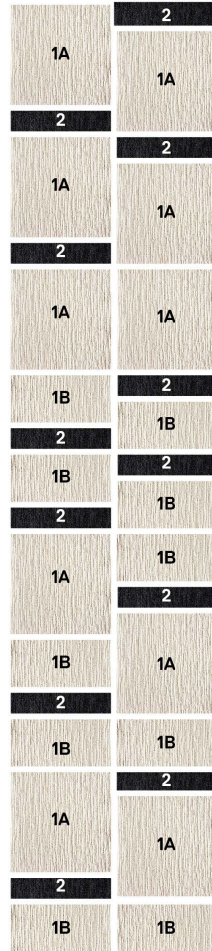

Get The Look

Just follow the pattern in the tile guide below, and this rug is all yours. Want different colors? No problem. Simply order the tiles in your favorite shade to change the color as you see fit.

Shown in: Made You Look (21-1361)

Dimensions: 3'3" x 14'10"

COMPONENTS

1A | 10 Made You Look - Bone

1B | 5 Half Cut Tiles of Made You Look- Bone

2 | 12 Quarter Cut Tiles of Made You Look - Black