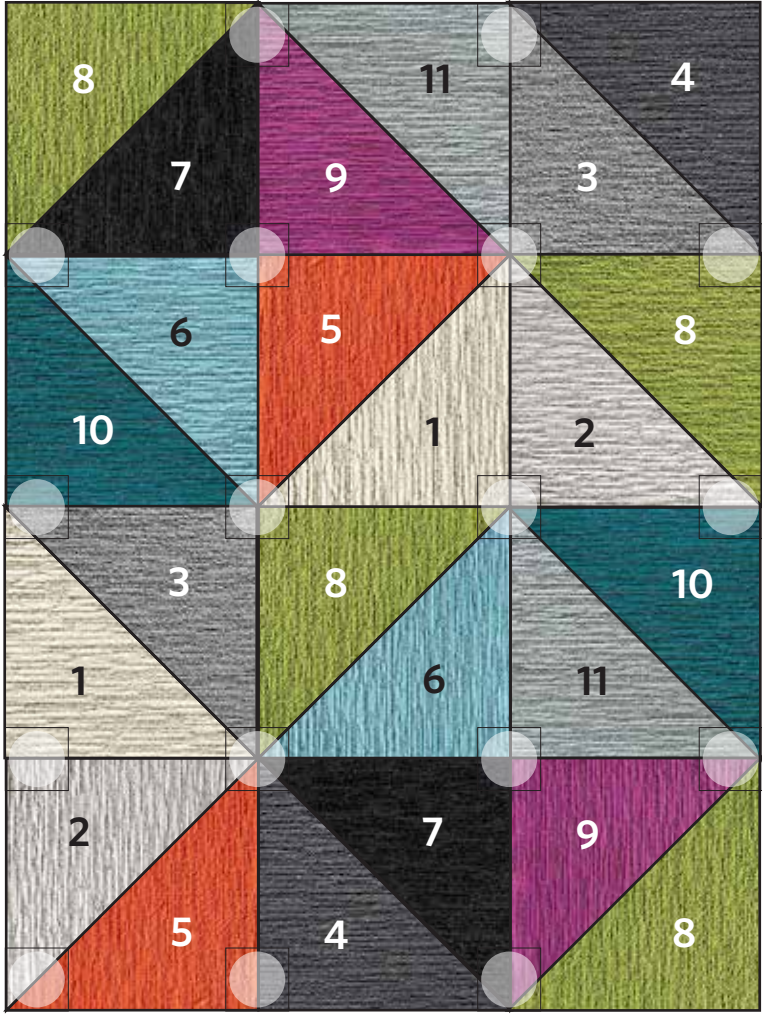

STARBURST

Multi

Recommended "FLOR dot™" Locations (FLOR dots are included in your tile order)

12 Tile Area Rug
4'11" X 6'7"

COMPONENTS

- 1** | Two Triangle Tiles of Made You Look in Pearl
- 2** | Two Triangle Tiles of Made You Look in Chalk
- 3** | Two Triangle Tiles of Made You Look in Grey
- 4** | Two Triangle Tiles of Made You Look in Slate
- 5** | Two Triangle Tiles of Made You Look in Tangerine
- 6** | Two Triangle Tiles of Made You Look in Light Blue
- 7** | Two Triangle Tiles of Made You Look in Black
- 8** | Four Triangle Tiles of Made You Look in Kiwi
- 9** | Two Triangle Tiles of Made You Look in Magenta
- 10** | Two Triangle Tiles of Made You Look in Turquoise
- 11** | Two Triangle Tiles of Made You Look in Flannel Blue

DISCLAIMER : Here we have illustrated a typical sized (approximately 5' x 7') area rug, but the beauty of FLOR is you can create a rug of any size. The pattern seen Above can be duplicated to become larger, or rows and columns can be removed to become smaller. Need Help? Call us at 866.952.4093.