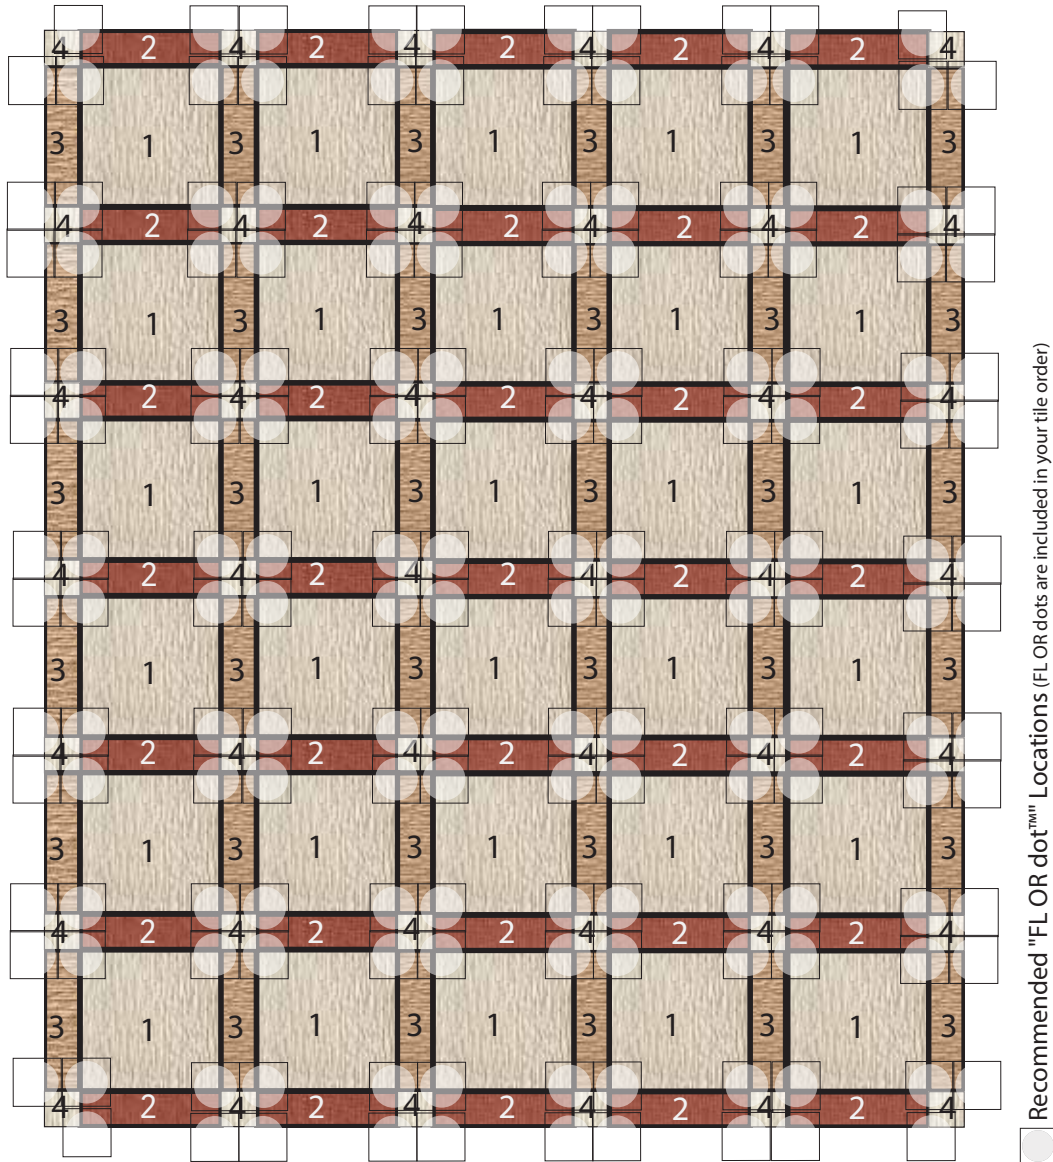

## Boxed In

51 Tile Area Rug  
10'8" X 12'9"

### COMPONENTS

- 1 | Thirty Tiles of Made You Look in Pearl
- 2 | Thirty Five 1/4 Cut Tiles of Made You Look in Spice
- 3 | Thirty Six 1/4 Cut Tiles of Made You Look in Tawny
- 4 | Fourty Two 1/16 Cut Tiles of Made You Look in Bone

DISCLAIMER : Here we have illustrated a typical sized (approximately 10' x 12') area rug, but the beauty of FLOR is you can create a rug of any size. The pattern seen Above can be duplicated to become larger, or rows and columns can be removed to become smaller. Need Help? Call us at 866.952.4093.