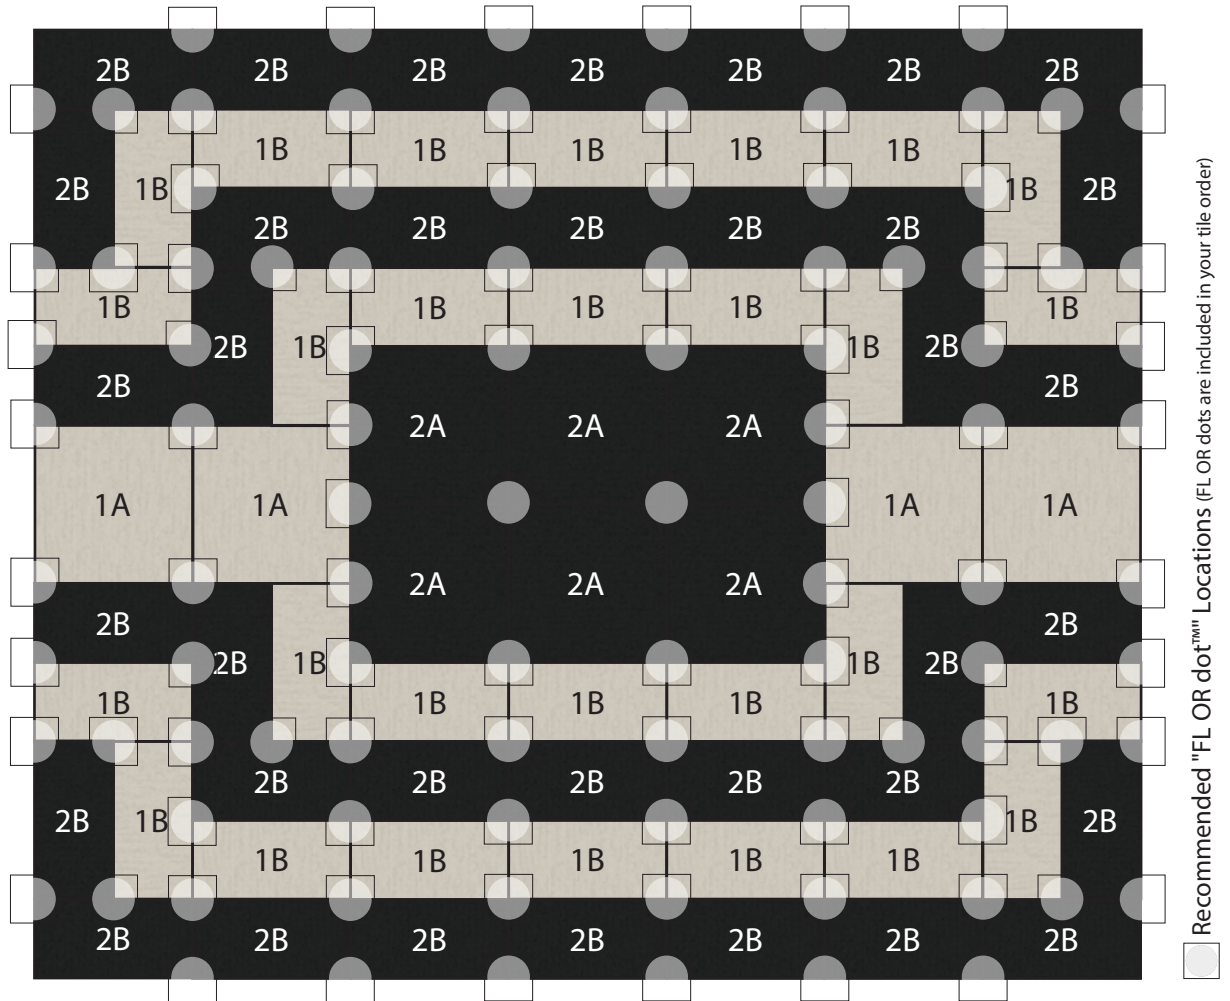

Manhattan Black

42 Tile Area Rug
11'6" X 9'10"

COMPONENTS

- 1A | Four Tiles of Made You Look in Bone
- 1B | Twenty-Eight Half Cut Tiles of Made You Look in Bone
- 2A | Six Tiles of Made You Look in Black
- 2B | Thirty-Six Half Cut Tiles of Made You Look in Black

DISCLAIMER : Here we have illustrated a typical sized (approximately 10' x 12') area rug, but the beauty of FLOR is you can create a rug of any size. The pattern seen Above can be duplicated to become larger, or rows and columns can be removed to become smaller. Need Help? Call us at 866.952.4093.