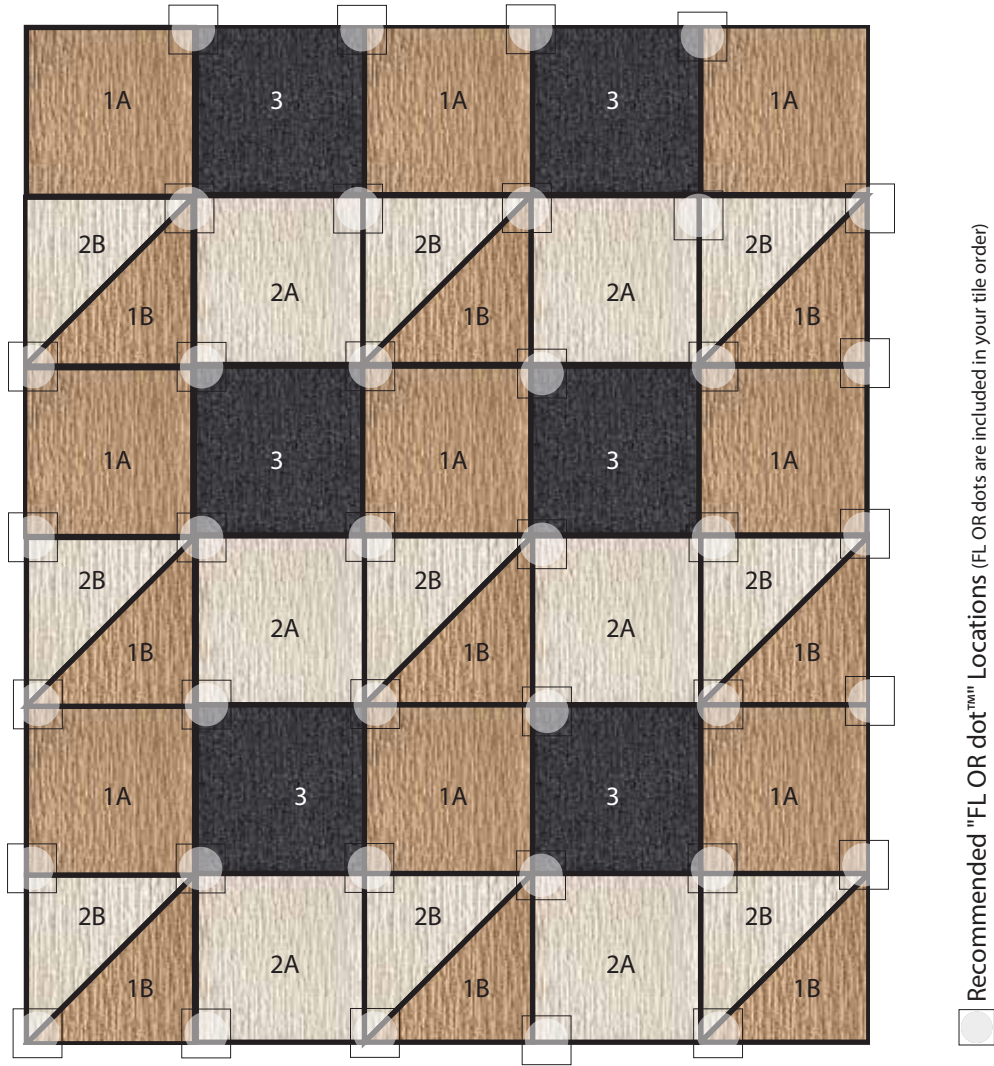

Hounds Flair

30 Tile Area Rug  
8'2" X 9'10"

**COMPONENTS**

- 1A | Nine Tiles of Made You Look in Tawny
- 1B | Nine Diagonal Cut Tiles of Made You Look in Tawny
- 2A | Six Tiles of Made You Look in Bone
- 2B | Nine Diagonal Cut Tiles of Made You Look in Bone
- 3 | Six Tiles of Made You Look in Flint

DISCLAIMER : Here we have illustrated a typical sized (approximately 10' x 12') area rug, but the beauty of FLOR is you can create a rug of any size. The pattern seen Above can be duplicated to become larger, or rows and columns can be removed to become smaller. Need Help? Call us at 866.952.4093.