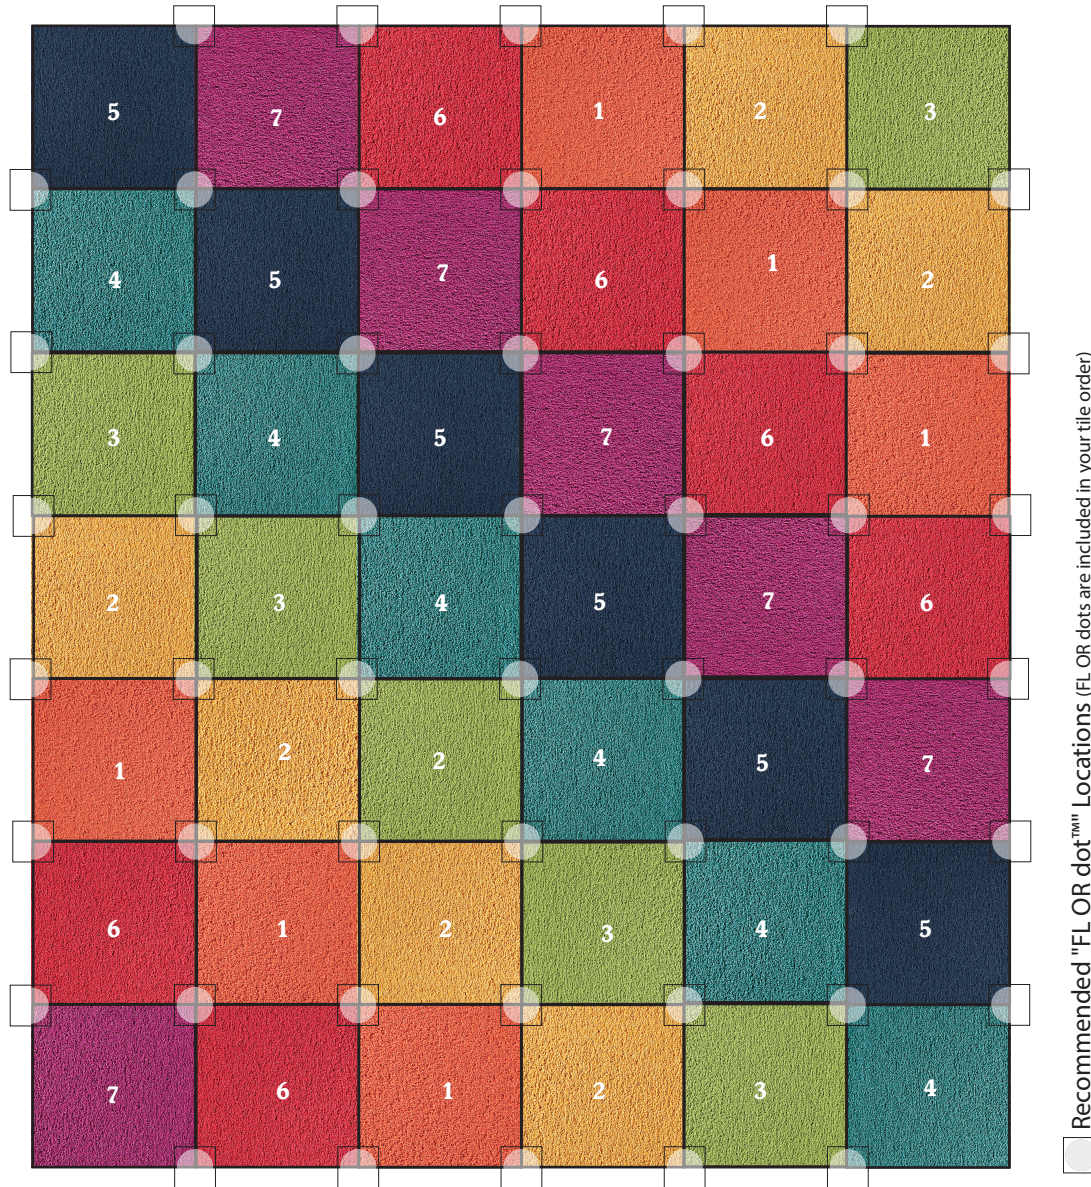

CITRUS SPOTLIGHT DIAGONAL
SANGRIA

42 Tile Area Rug
9'8" X 11'5"

COMPONENTS

- 1 | Six Tiles of Heaven Sent in Tangerine
- 2 | Six Tiles of Heaven Sent in Marigold
- 3 | Six Tiles of Heaven Sent in Kiwi
- 4 | Six Tiles of Heaven Sent in Teal
- 5 | Six Tiles of Heaven Sent in Indigo
- 6 | Six Tiles of Heaven Sent in Persimmon
- 7 | Six Tiles of Heaven Sent in Magenta

DISCLAIMER : Here we have illustrated a typical sized (approximately 10' x 12') area rug, but the beauty of FLOR is you can create a rug of any size. The pattern seen Above can be duplicated to become larger, or rows and columns can be removed to become smaller. Need Help? Call us at 866.952.4093.