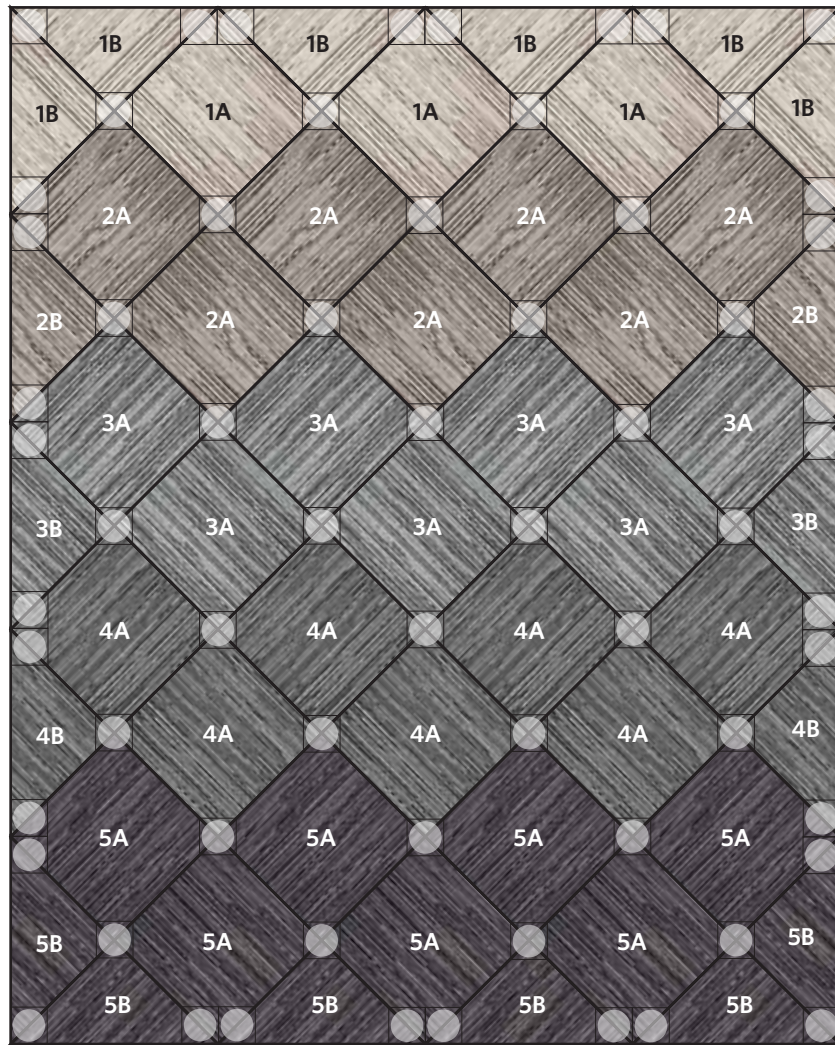

OPTIMO Fog

Recommended "FLOR dot™" Locations (FL OR dots are included in your tile order)

40 Tile Area Rug
9'3" X 11'7"

COMPONENTS

- 1A** | Three Tiles of Fully Barked in Chalk
- 1B** | Six Triangle Tiles of Fully Barked in Chalk
- 2A** | Seven Tiles of Fully Barked in Oyster
- 2B** | Two Triangle Tiles of Fully Barked in Oyster
- 3A** | Seven Tiles of Fully Barked in Fog

- 3B** | Two Triangle Tiles of Fully Barked in Fog
- 4A** | Seven Tiles of Fully Barked in Titanium
- 4B** | Two Triangle Tiles of Fully Barked in Titanium
- 5A** | Seven Tiles of Fully Barked in Stratus
- 5B** | Six Triangle Tiles of Fully Barked in Stratus

DISCLAIMER : Here we have illustrated a typical sized (approximately 9' x 12') area rug, but the beauty of FL OR is you can create a rug of any size. The pattern seen Above can be duplicated to become larger, or rows and columns can be removed to become smaller. Need Help? Call us at 866.952.4093.