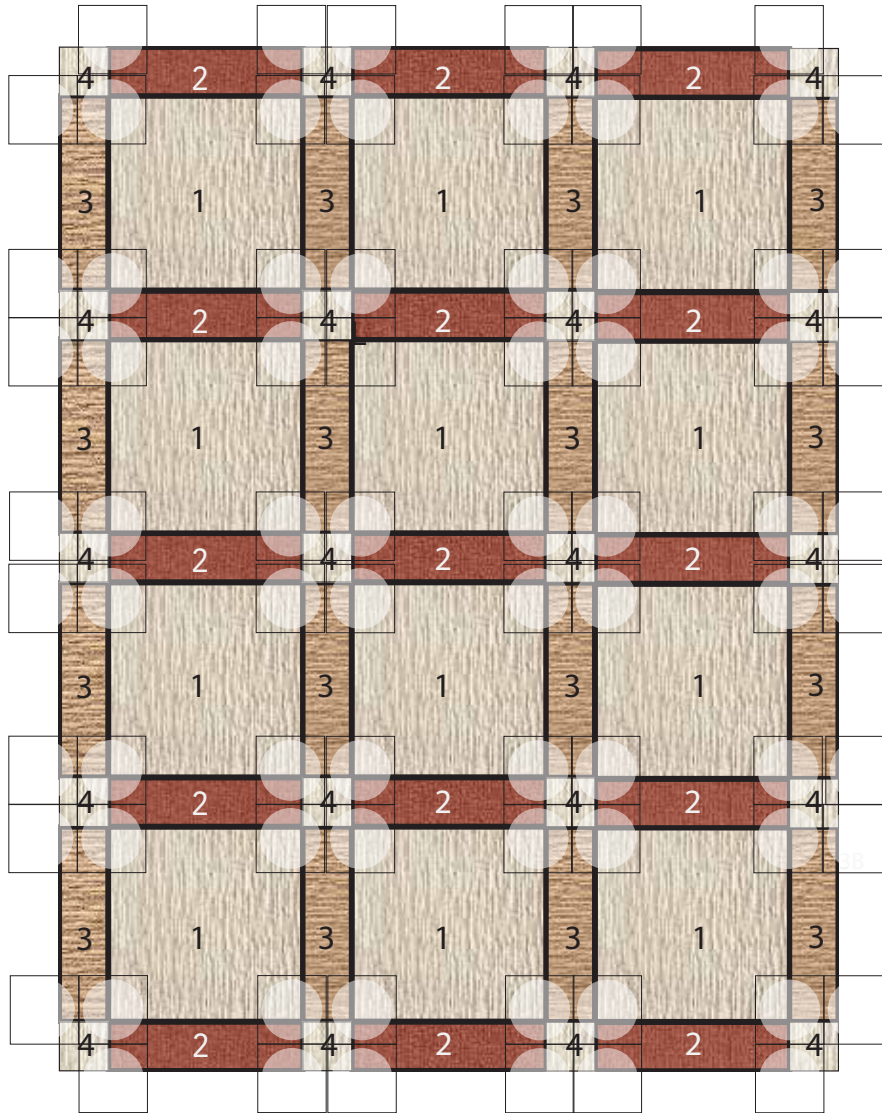

Boxed In

22 Tile Area Rug
6'7" X 8'7"

COMPONENTS

- 1 | Twelve Tiles of Made You Look in Pearl
- 2 | Eight 1/4 Cut Tiles of Made You Look in Spice
- 3 | Nine 1/4 Cut Tiles of Made You Look in Tawny
- 4 | Twenty 1/16 Cut Tiles of Made You Look in Bone

Recommended "FL OR dot™" Locations (FL OR dots are included in your tile order)

DISCLAIMER : Here we have illustrated a typical sized (approximately 10' x 12') area rug, but the beauty of FLOR is you can create a rug of any size. The pattern seen Above can be duplicated to become larger, or rows and columns can be removed to become smaller. Need Help? Call us at 866.952.4093.