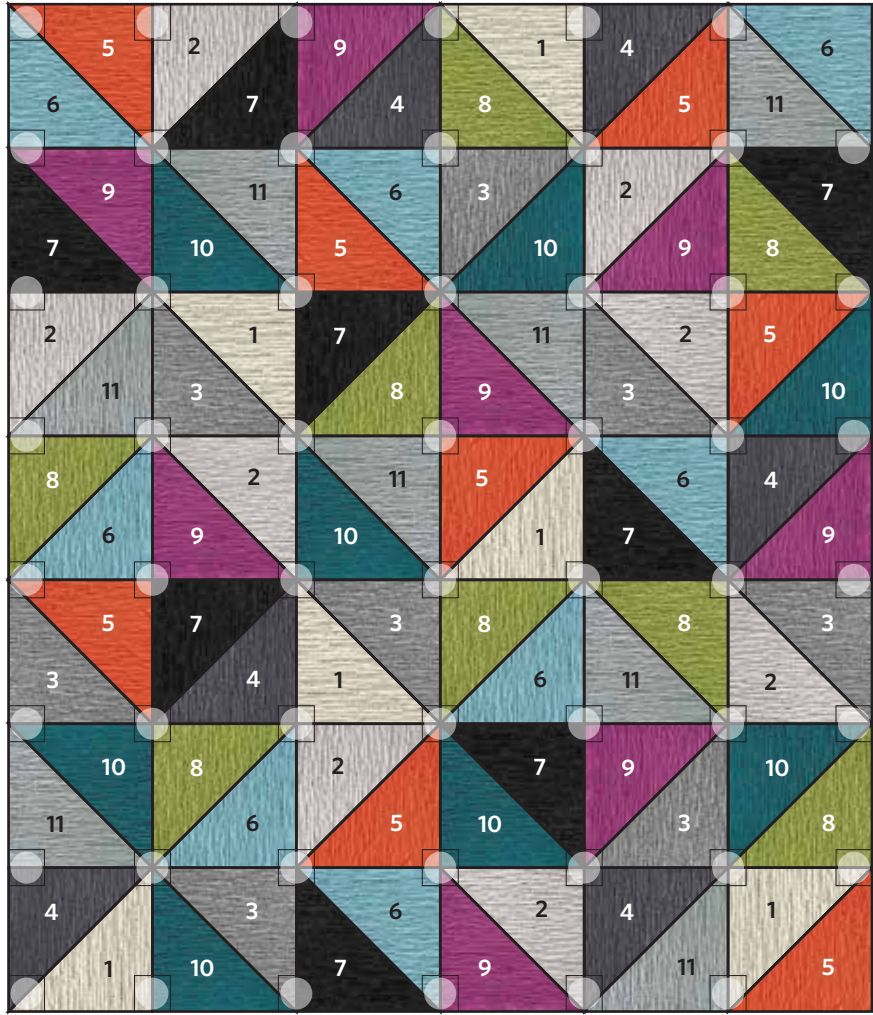

# STARBURST

## Multi

Recommended "FLOR dot™" Locations (FLOR dots are included in your tile order)

42 Tile Area Rug  
9'10" X 11'6"

### COMPONENTS

- 1** | Six Triangle Tiles of Made You Look in Pearl
- 2** | Eight Triangle Tiles of Made You Look in Chalk
- 3** | Seven Triangle Tiles of Made You Look in Grey
- 4** | Six Triangle Tiles of Made You Look in Slate
- 5** | Eight Triangle Tiles of Made You Look in Tangerine
- 6** | Eight Triangle Tiles of Made You Look in Light Blue
- 7** | Eight Triangle Tiles of Made You Look in Black
- 8** | Eight Triangle Tiles of Made You Look in Kiwi
- 9** | Eight Triangle Tiles of Made You Look in Magenta
- 10** | Eight Triangle Tiles of Made You Look in Turquoise
- 11** | Eight Triangle Tiles of Made You Look in Flannel Blue

*DISCLAIMER : Here we have illustrated a typical sized (approximately 10' x 12') area rug, but the beauty of FLOR is you can create a rug of any size. The pattern seen Above can be duplicated to become larger, or rows and columns can be removed to become smaller. Need Help? Call us at 866.952.4093.*