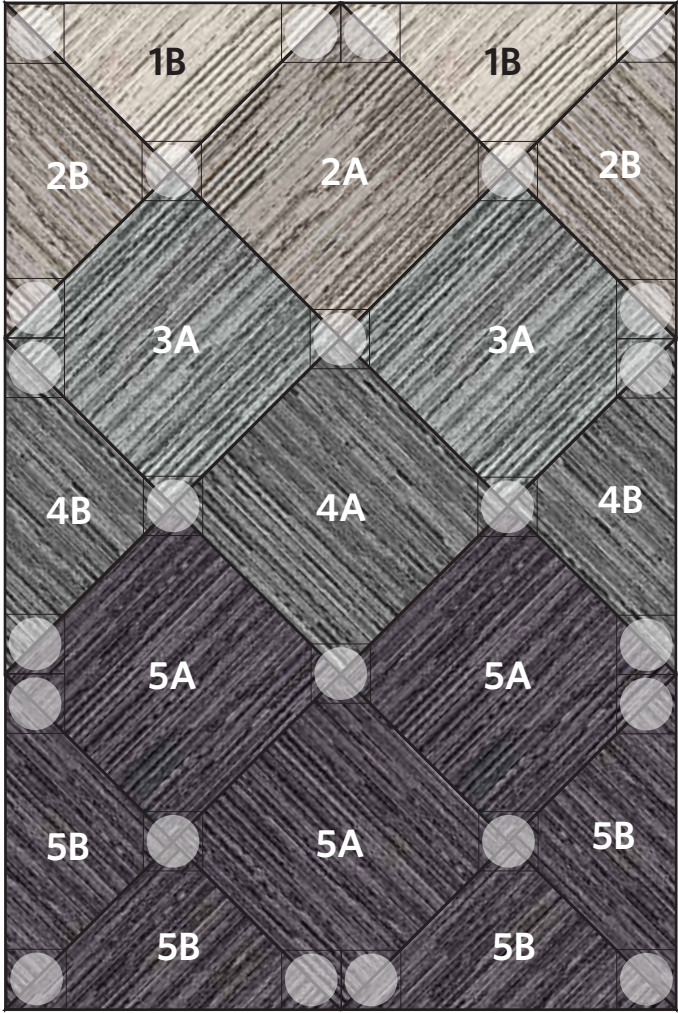

**OPTIMO**  
Fog

12 Tile Area Rug  
4'8" X 6'11"

**COMPONENTS**

- 1B** | Two Triangle Tiles of Fully Barked in Chalk
- 2A** | One Tile of Fully Barked in Oyster
- 2B** | Two Triangle Tiles of Fully Barked in Oyster
- 3A** | Two Tiles of Fully Barked in Fog
- 4A** | One Tile of Fully Barked in Titanium
- 4B** | Two Triangle Tiles of Fully Barked in Titanium
- 5A** | Three Tiles of Fully Barked in Stratus
- 5B** | Four Triangle Tiles of Fully Barked in Stratus

*DISCLAIMER : Here we have illustrated a typical sized (approximately 5' x 7') area rug, but the beauty of FL OR is you can create a rug of any size. The pattern seen Above can be duplicated to become larger, or rows and columns can be removed to become smaller. Need Help? Call us at 866.952.4093.*