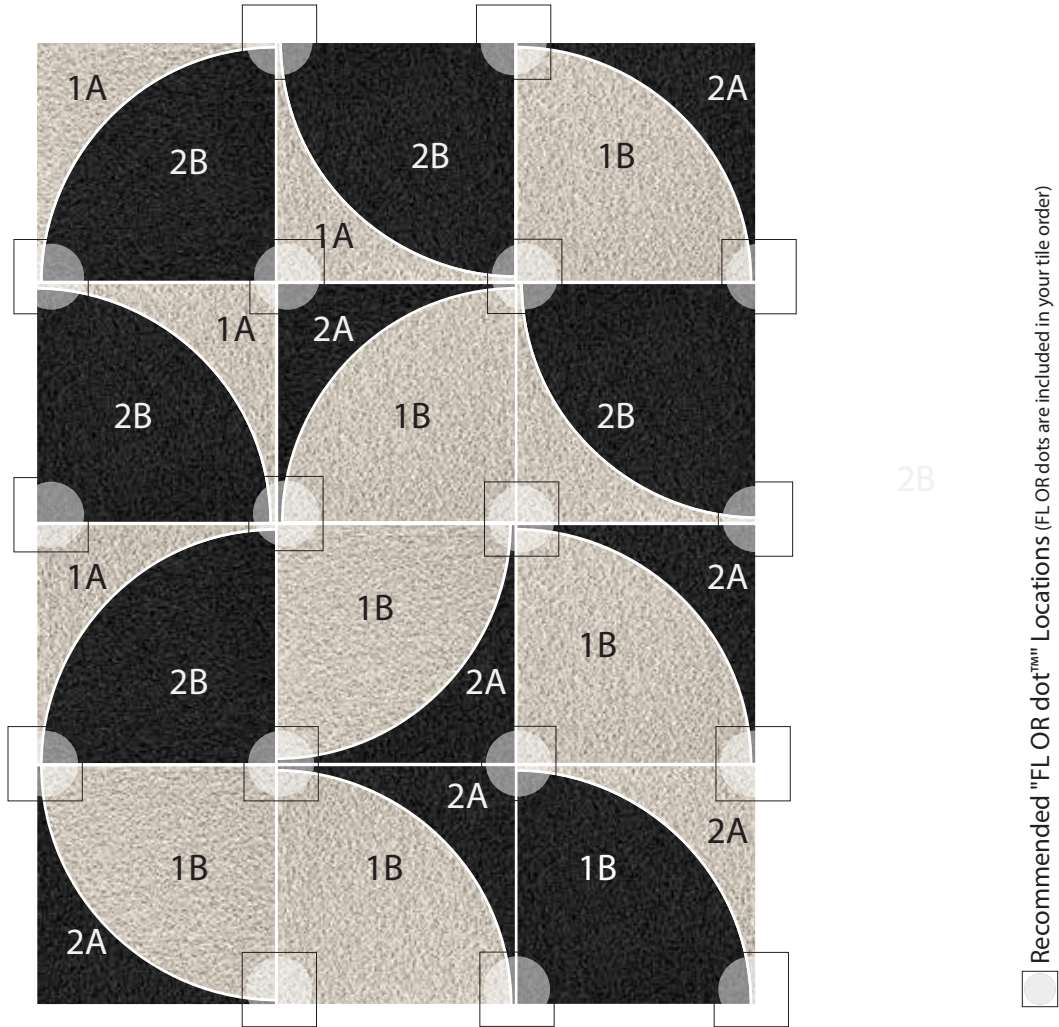

## First Come, First Curve Bone

12 Tile Area Rug  
4'11" X 6'7"

### COMPONENTS

- 1A | Six Arc Remnant Tiles of In The Deep in Bone
- 1B | Six Arc Cut Tiles of In The Deep in Bone
- 2A | Six Arc Remnant Tiles of In The Deep in Black
- 2B | Six Arc Cut Tiles of In The Deep in Black

DISCLAIMER : Here we have illustrated a typical sized (approximately 10' x 12') area rug, but the beauty of FLOR is you can create a rug of any size. The pattern seen Above can be duplicated to become larger, or rows and columns can be removed to become smaller. Need Help? Call us at 866.952.4093.