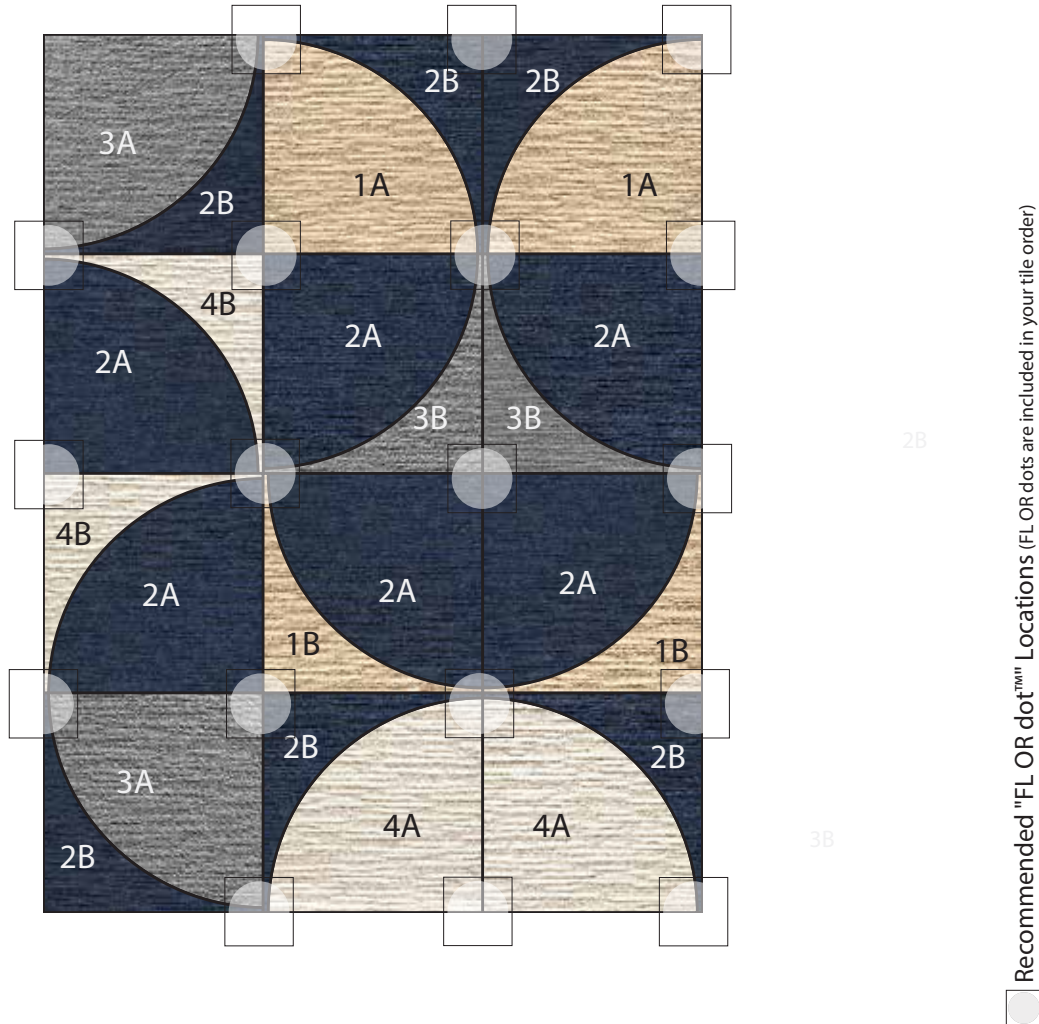

Opa And Away

12 Tile Area Rug
4'11" X 6'7"

COMPONENTS

- 1A | Two Arc Cut Tiles of Made You Look in Eggnog
- 1B | Two Arc Remenant Tiles of Made You Look in Eggnog
- 2A | Six Arc Cut Tiles of Made You Look in Indigo
- 2B | Six Arc Remenant Tiles of Made You Look in Indigo
- 3A | Two Arc Cut Tiles of Made You Look in Grey
- 3B | Two Arc Remenant Tiles of Made You Look in Grey
- 4A | Two Arc Cut Tiles of Made You Look in Bone
- 4B | Two Arc Remenant Tiles of Made You Look in Bone

DISCLAIMER : Here we have illustrated a typical sized (approximately 10' x 12') area rug, but the beauty of FLOR is you can create a rug of any size. The pattern seen Above can be duplicated to become larger, or rows and columns can be removed to become smaller. Need Help? Call us at 866.952.4093.